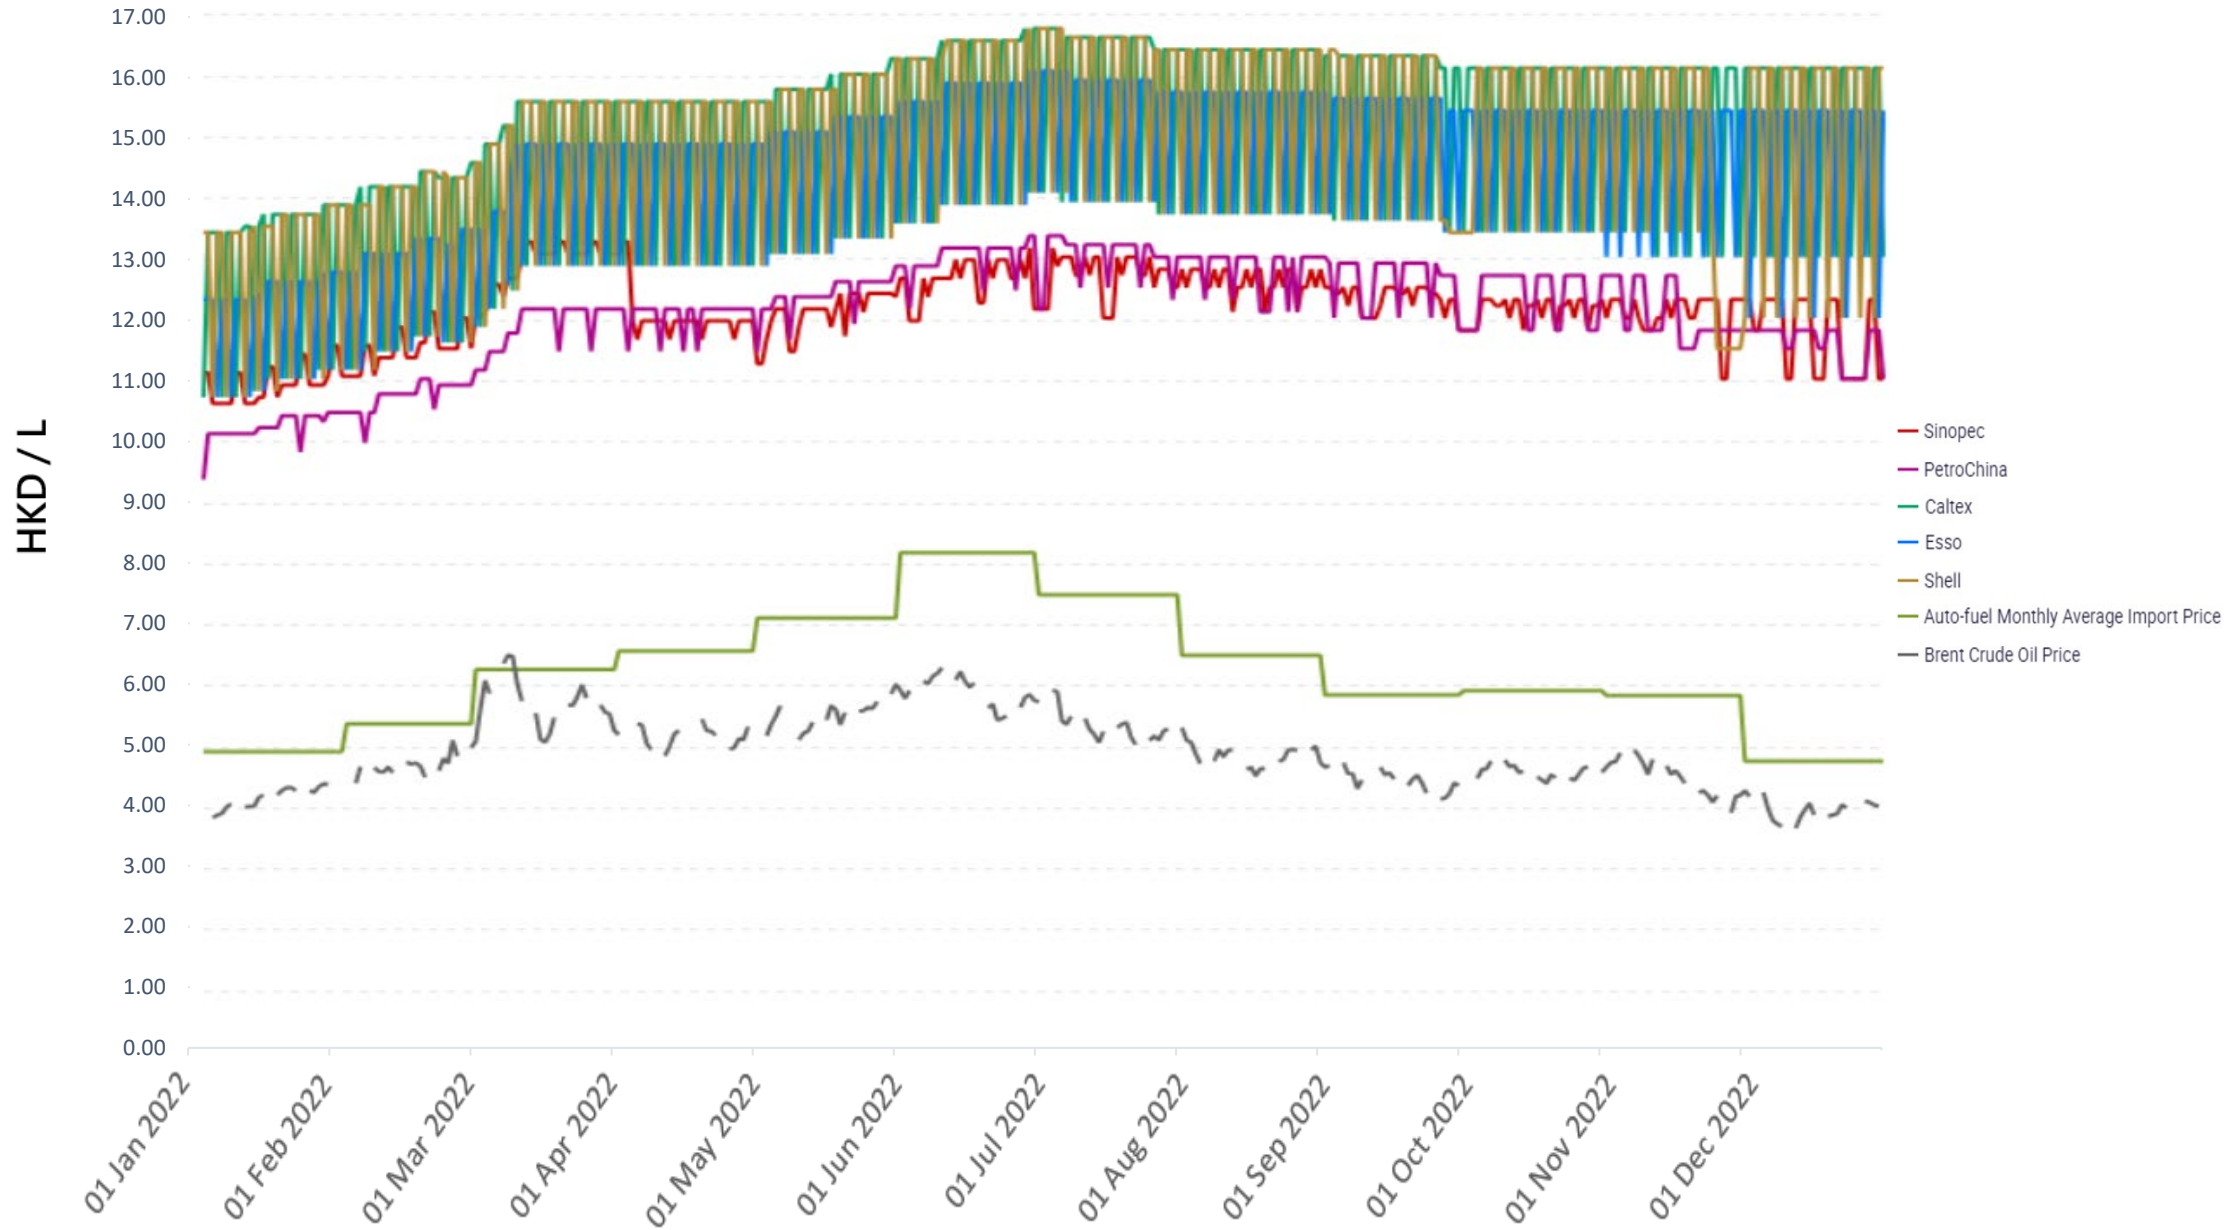

# Standard Petrol Price Trend\* (2022)

\* Auto-fuel pump prices after walk-in discounts less duty