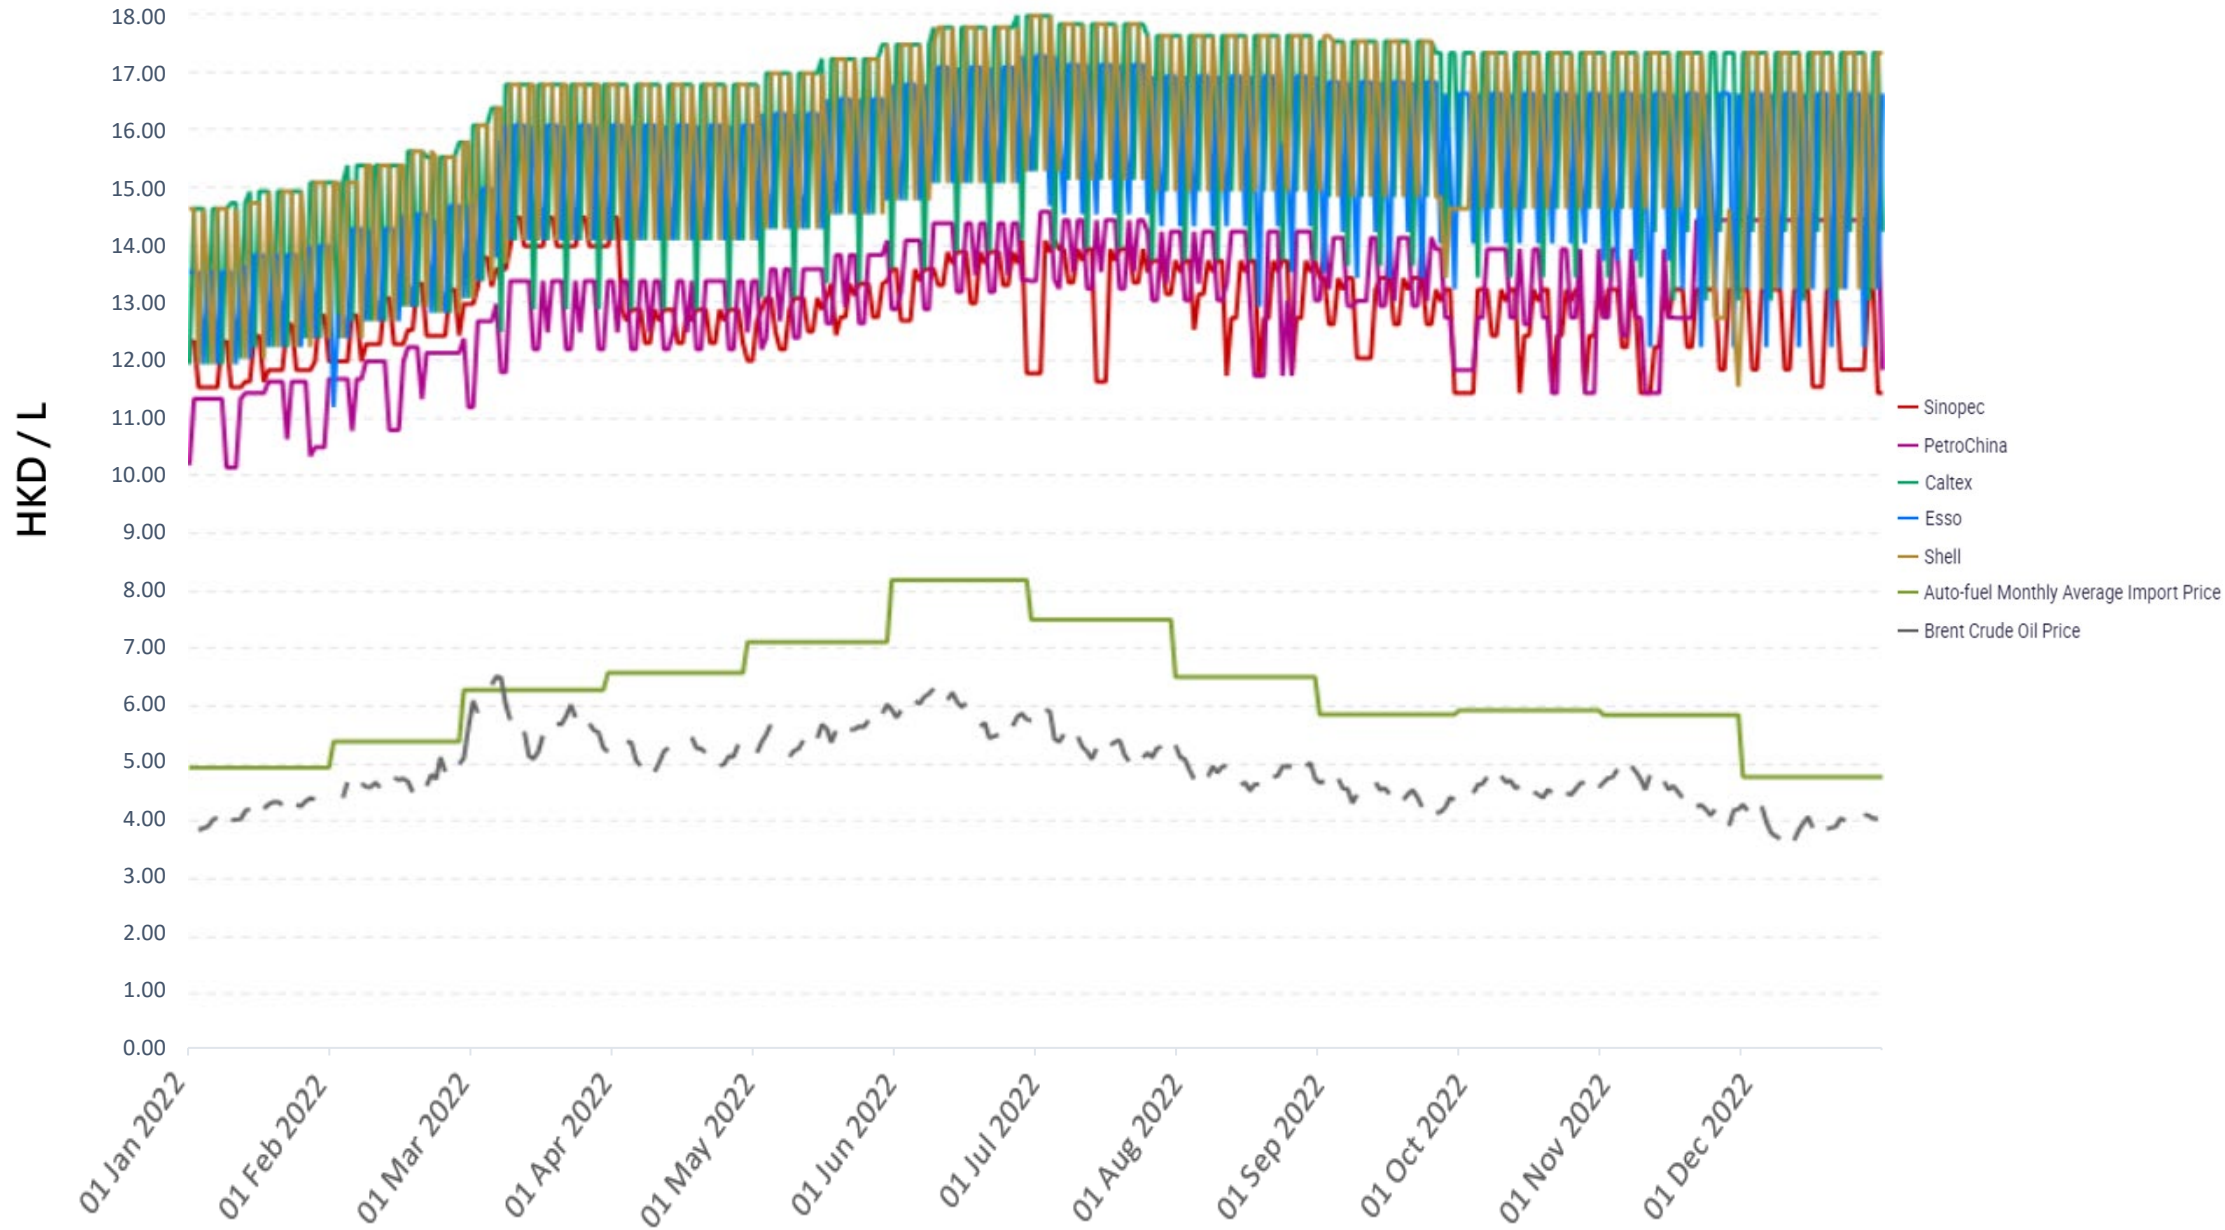

Premium Petrol Price Trend* (2022)

* Auto-fuel pump prices after walk-in discounts less duty