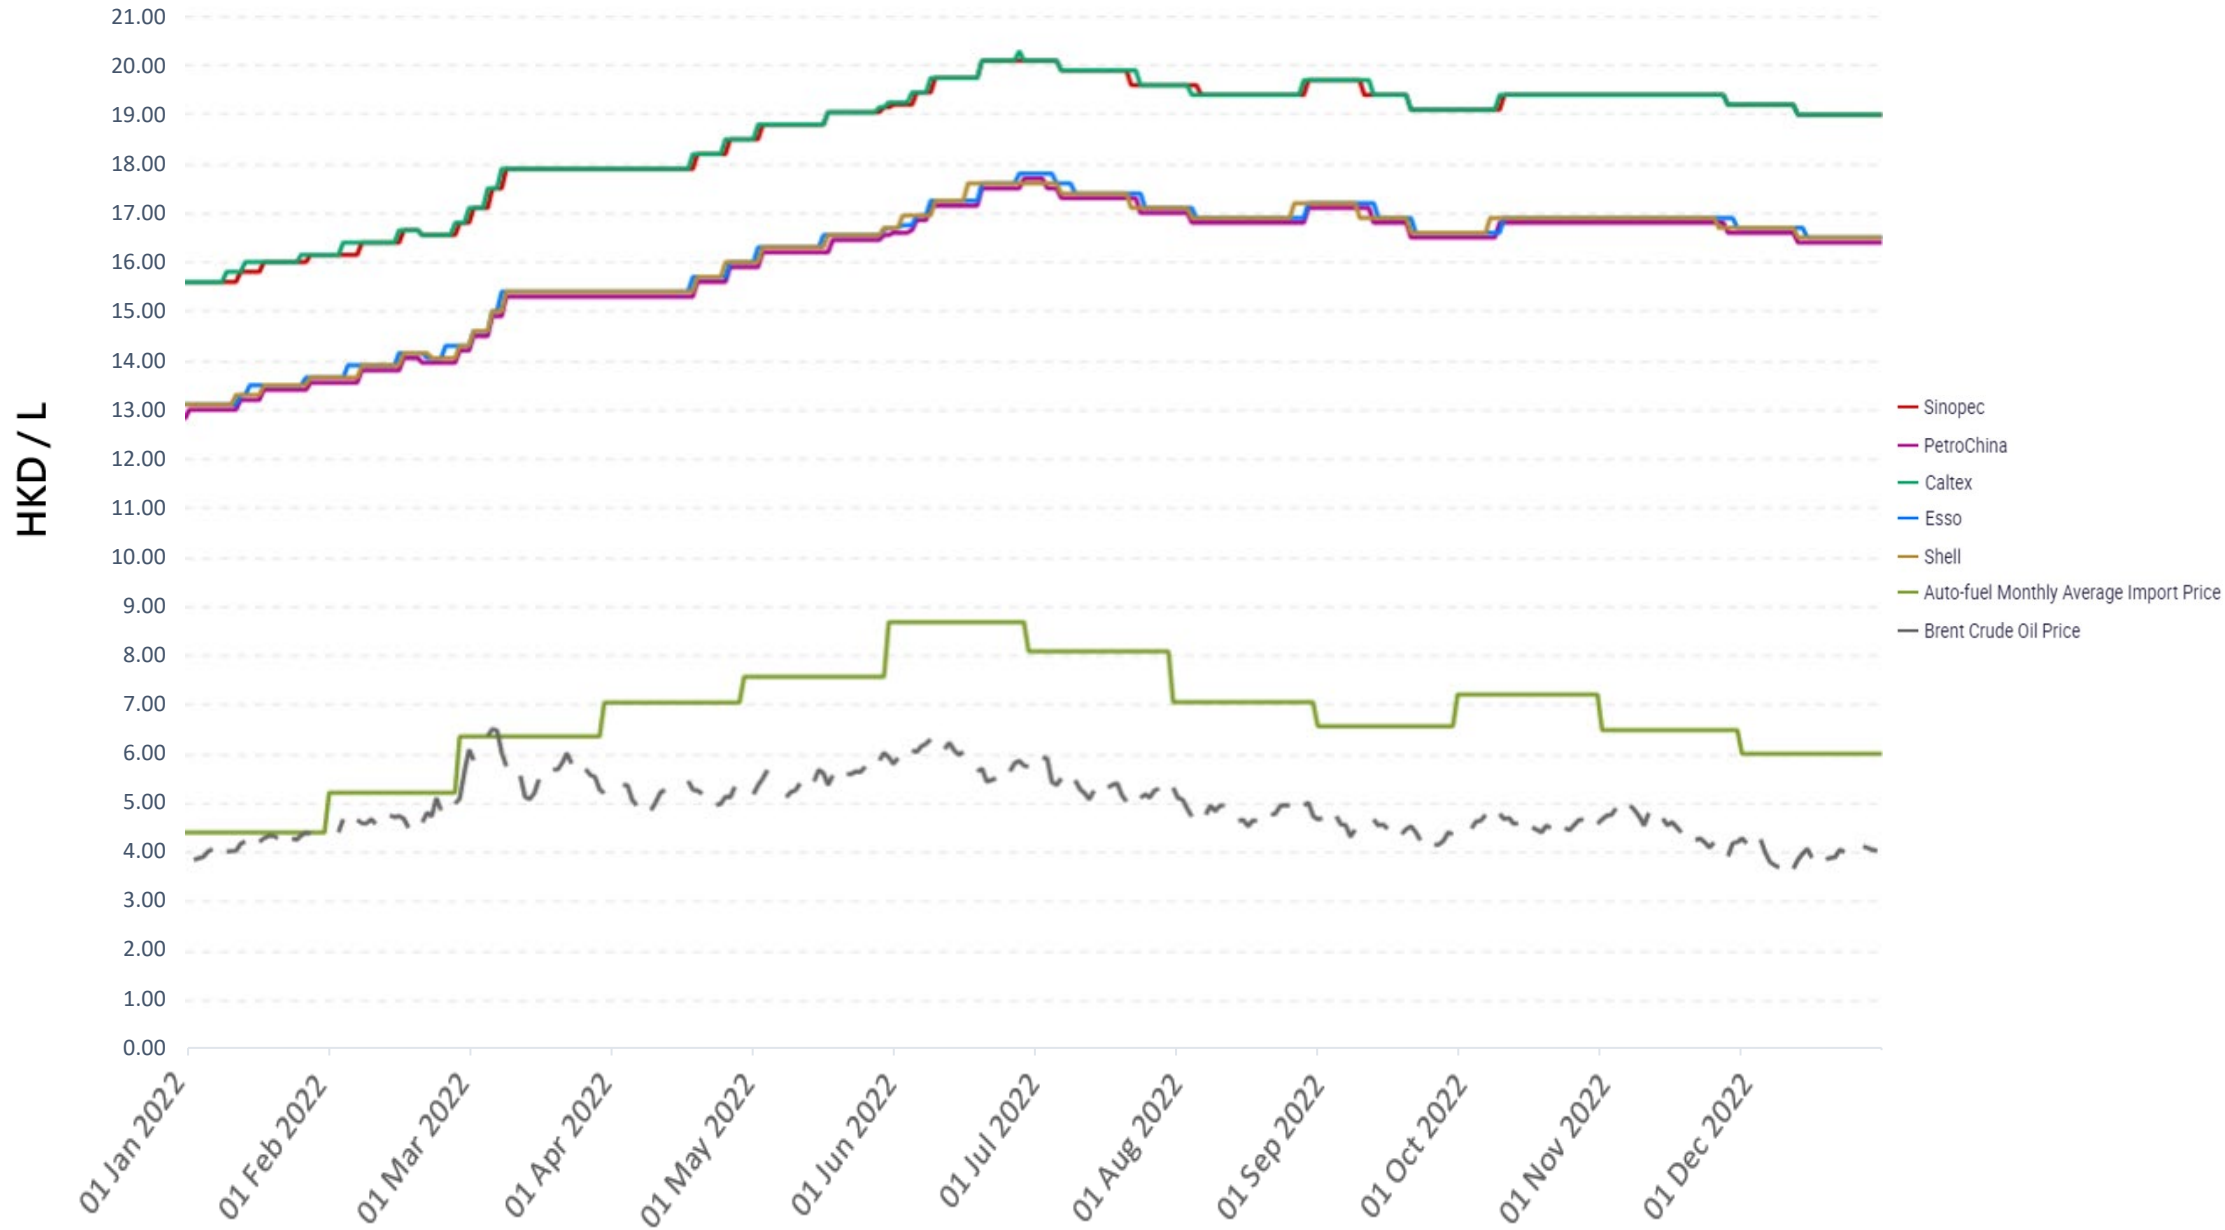

Diesel Price Trend* (2022)

* Auto-fuel pump prices after walk-in discounts less duty