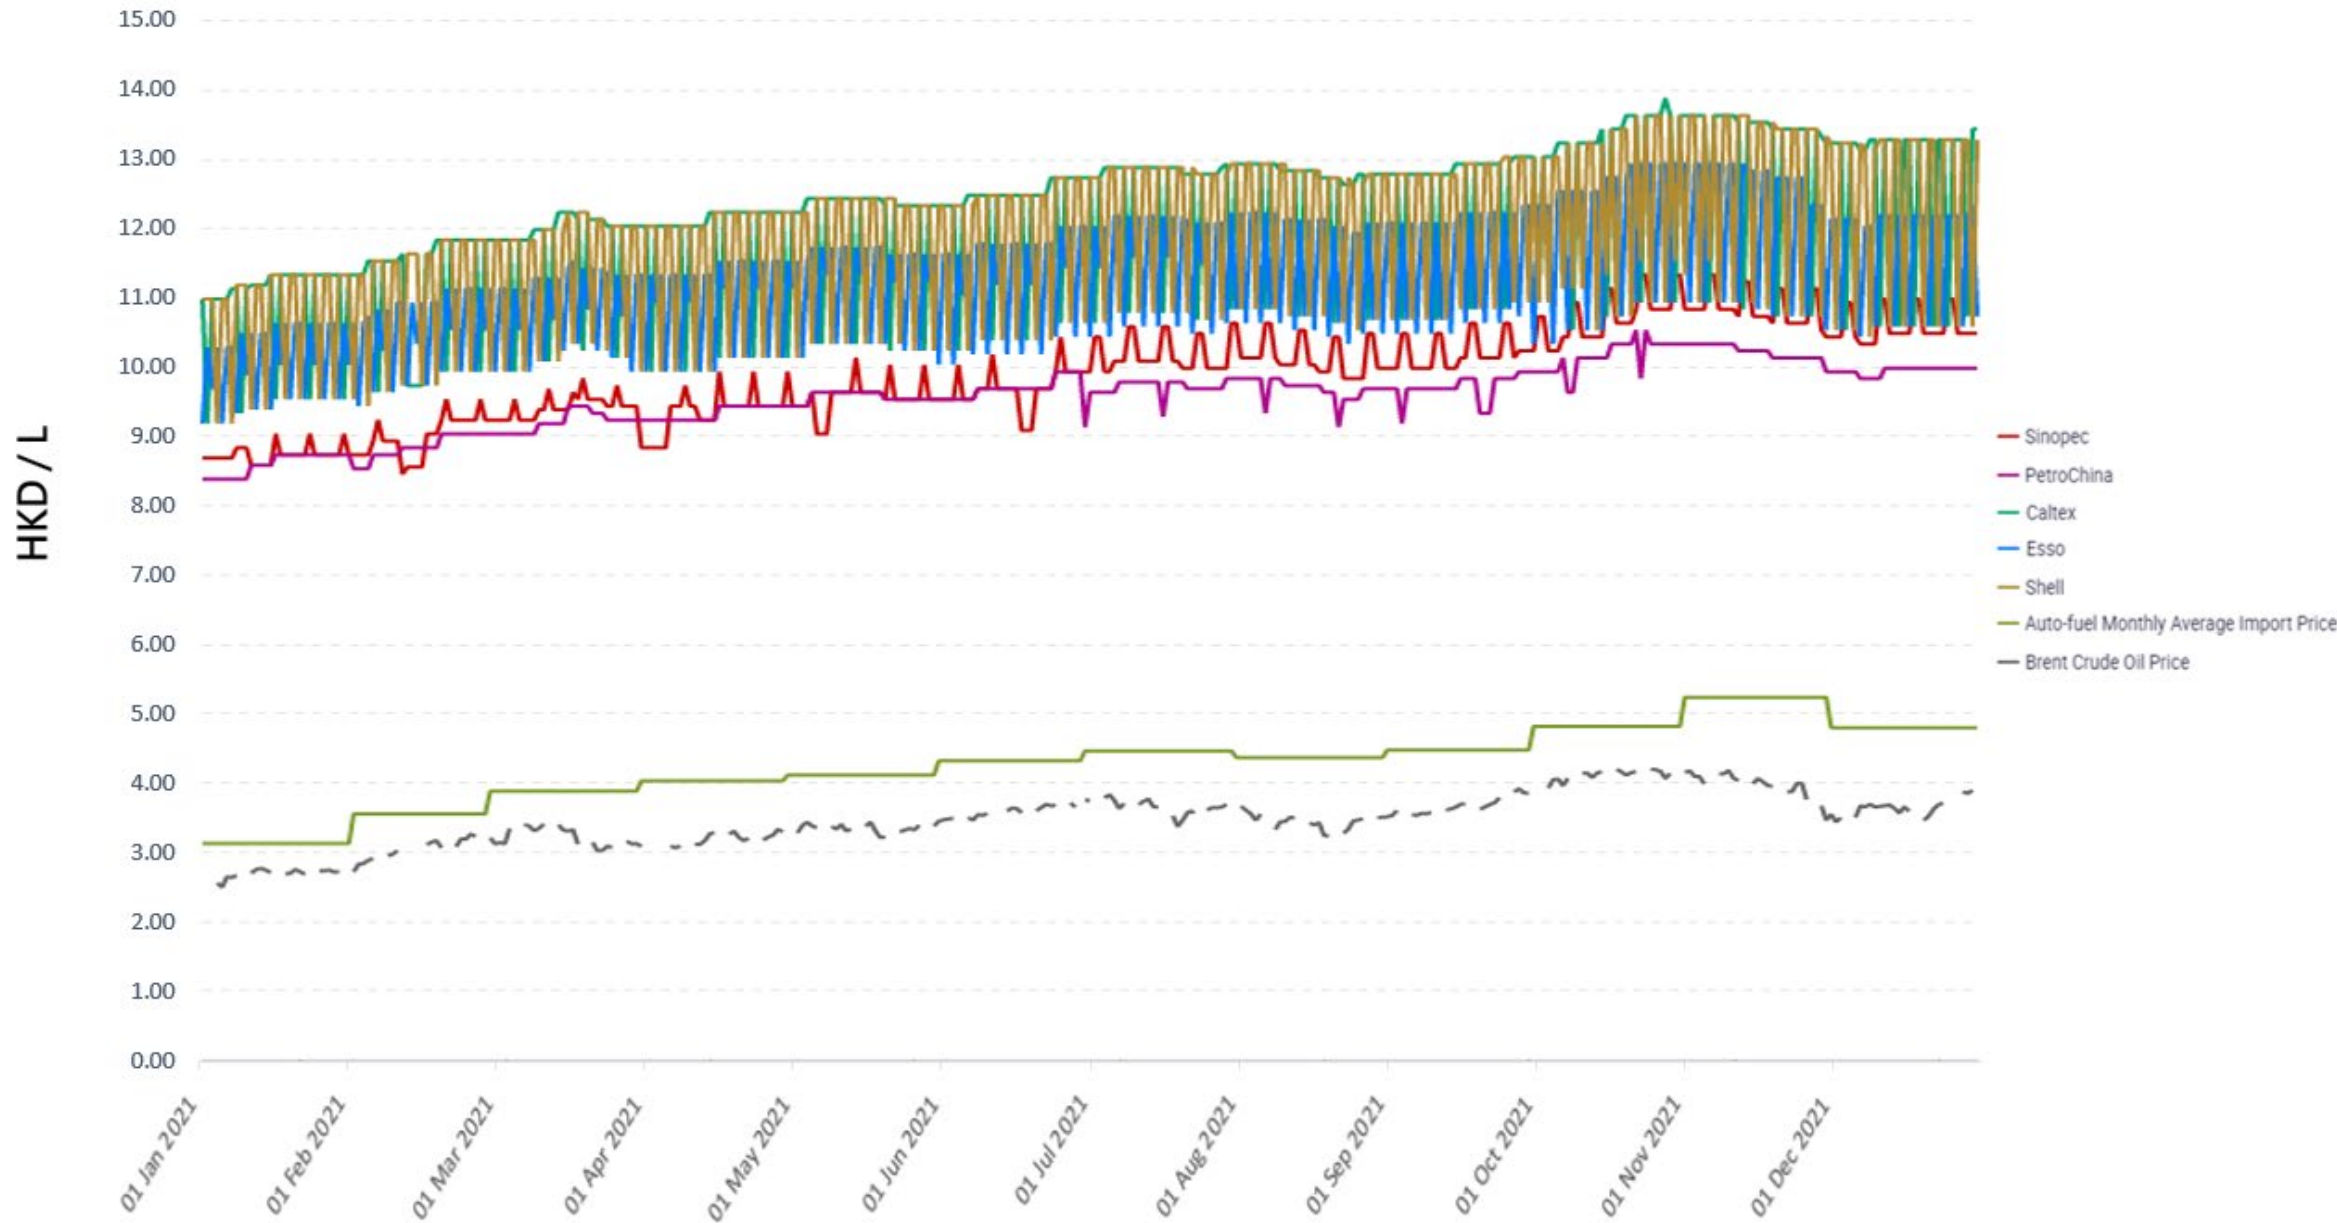

Standard Petrol Price Trend* (2021)

* Auto-fuel pump prices after walk-in discounts less duty