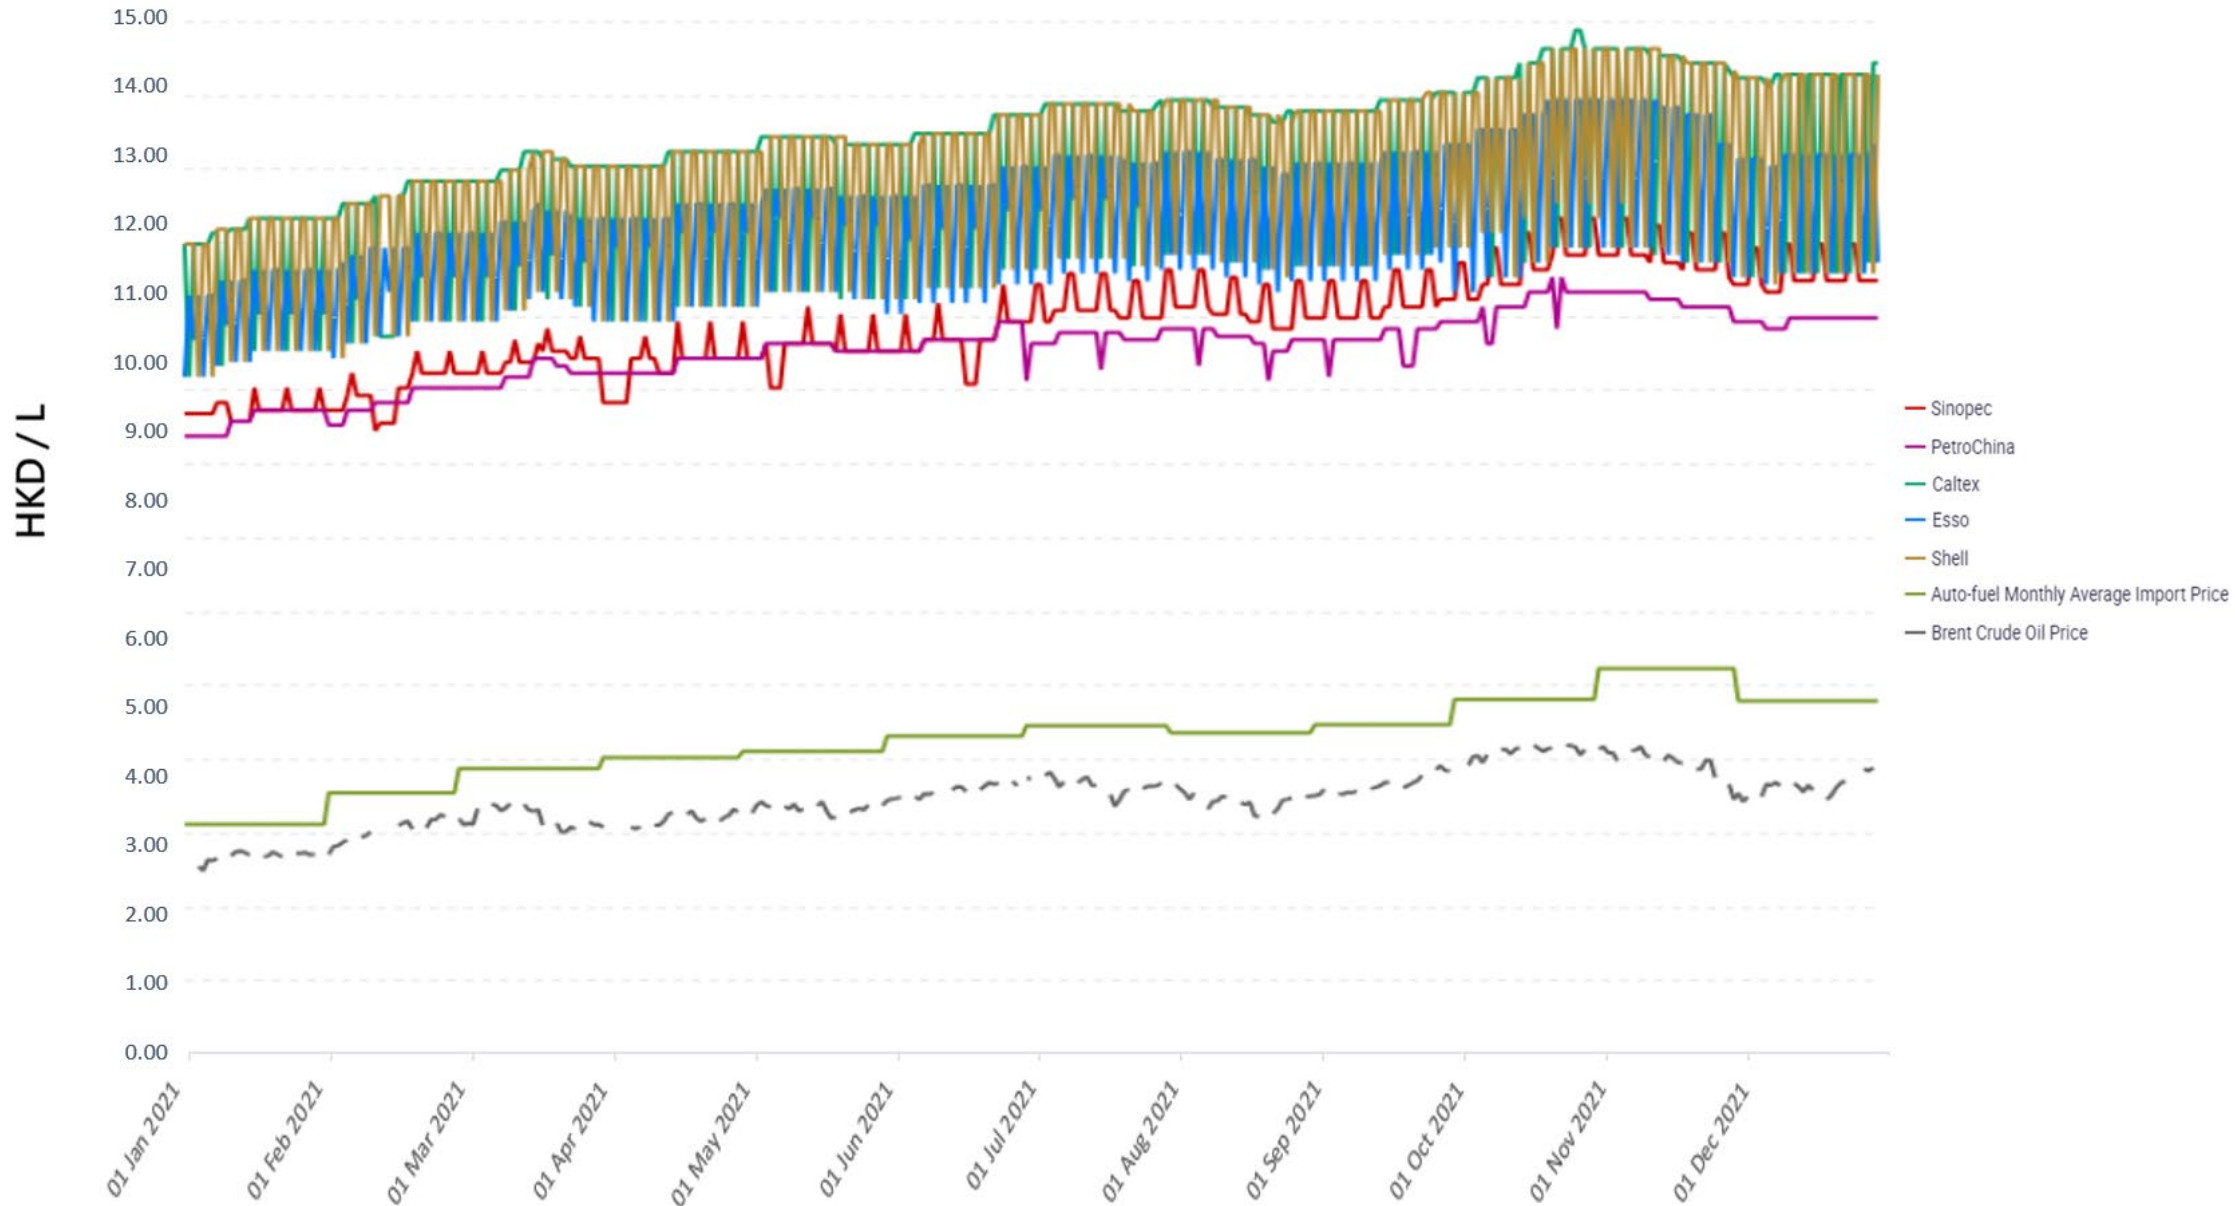

Premium Petrol Price Trend* (2021)

* Auto-fuel pump prices after walk-in discounts less duty