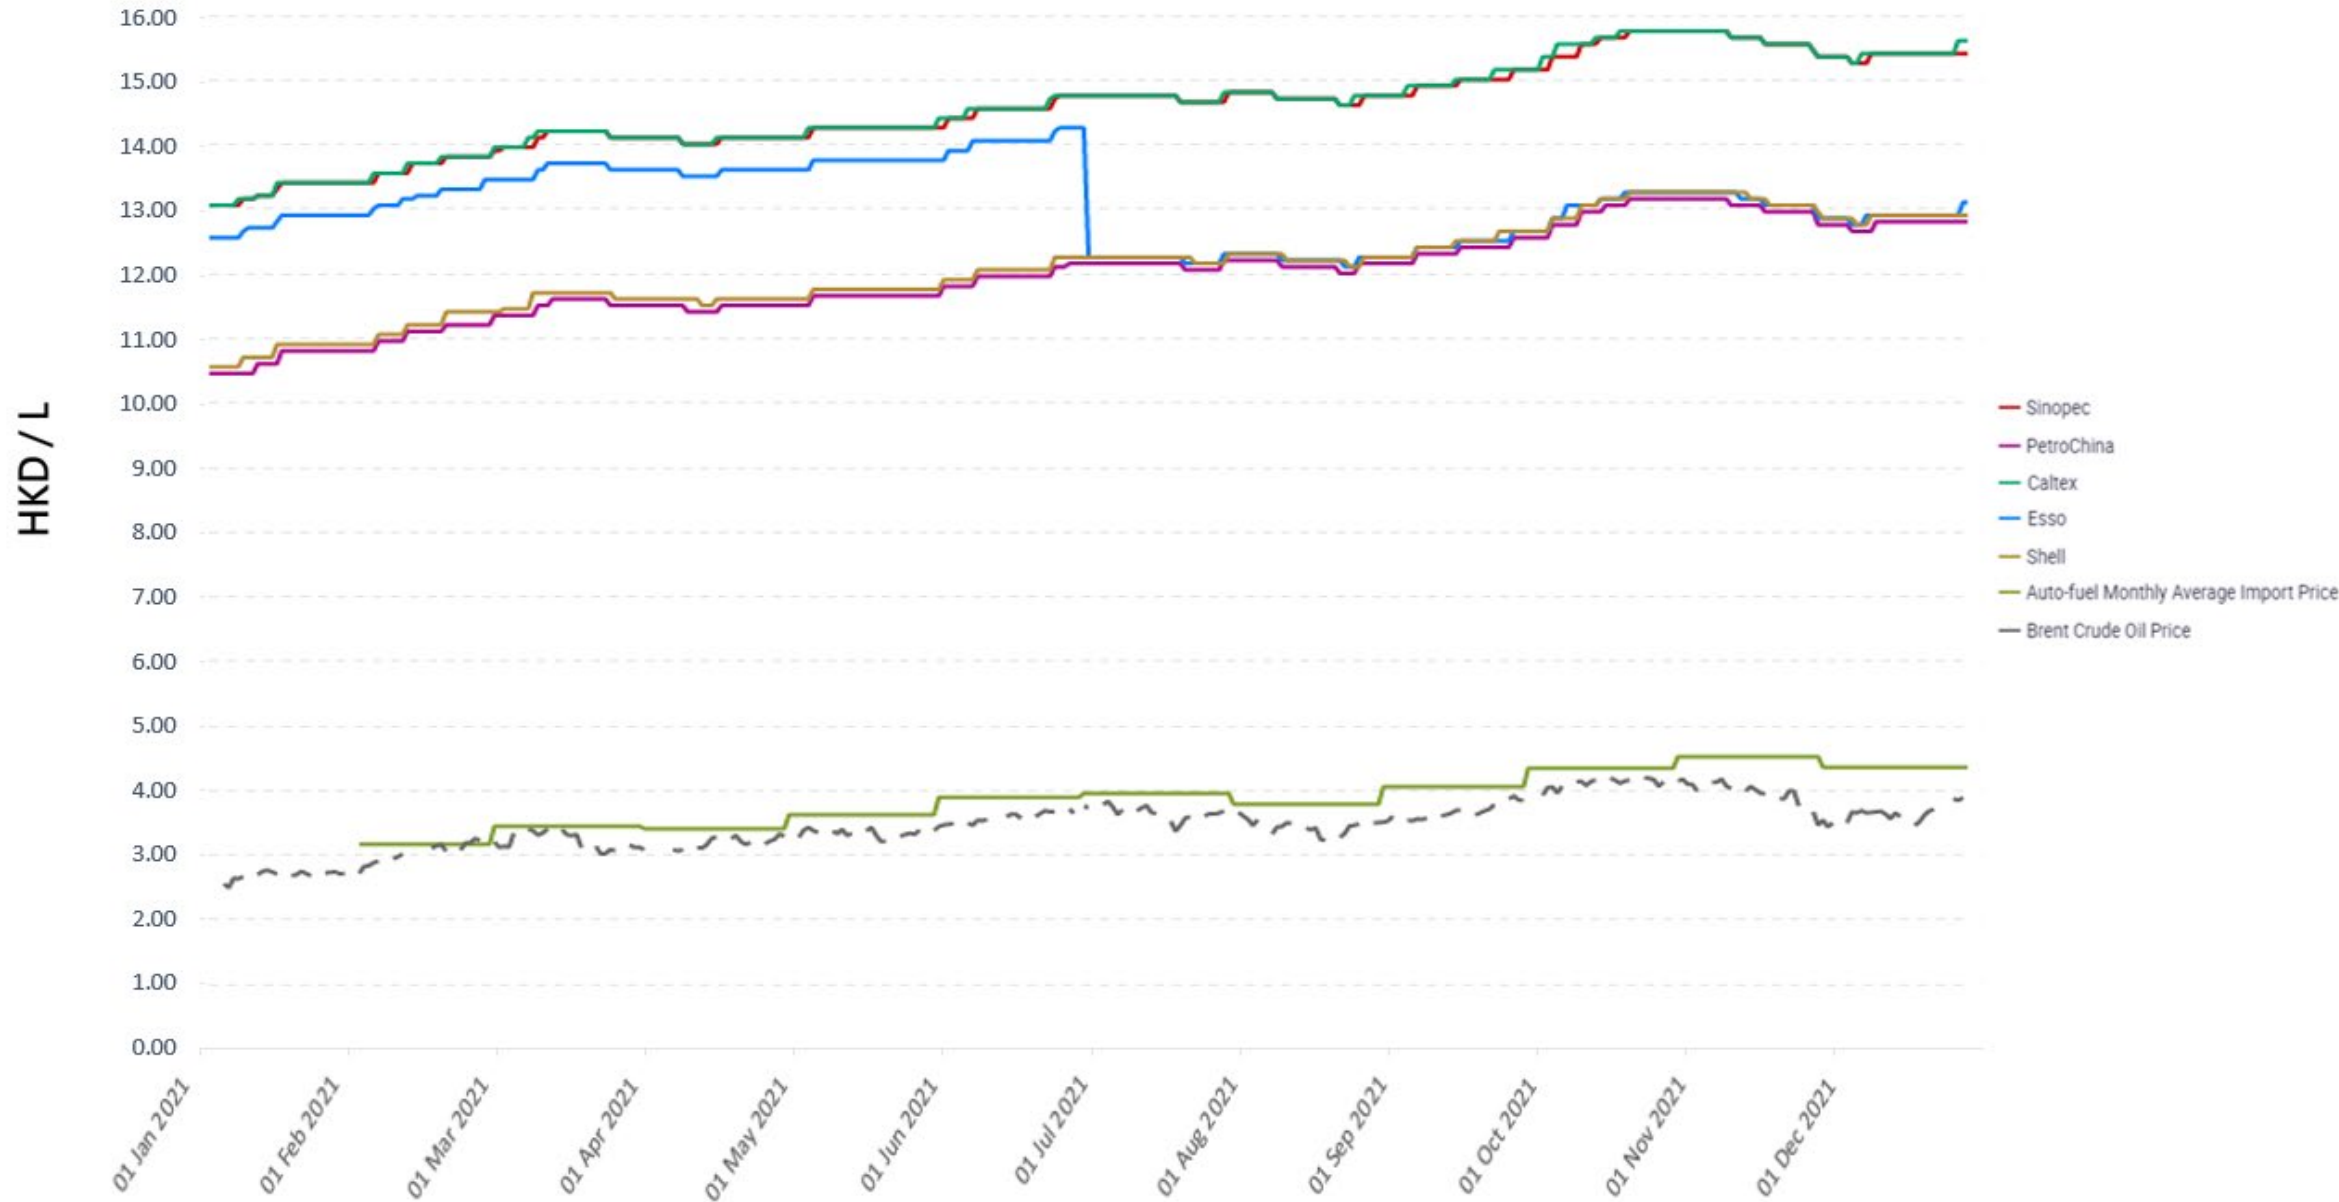

Diesel Price Trend* (2021)

* Auto-fuel pump prices after walk-in discounts less duty