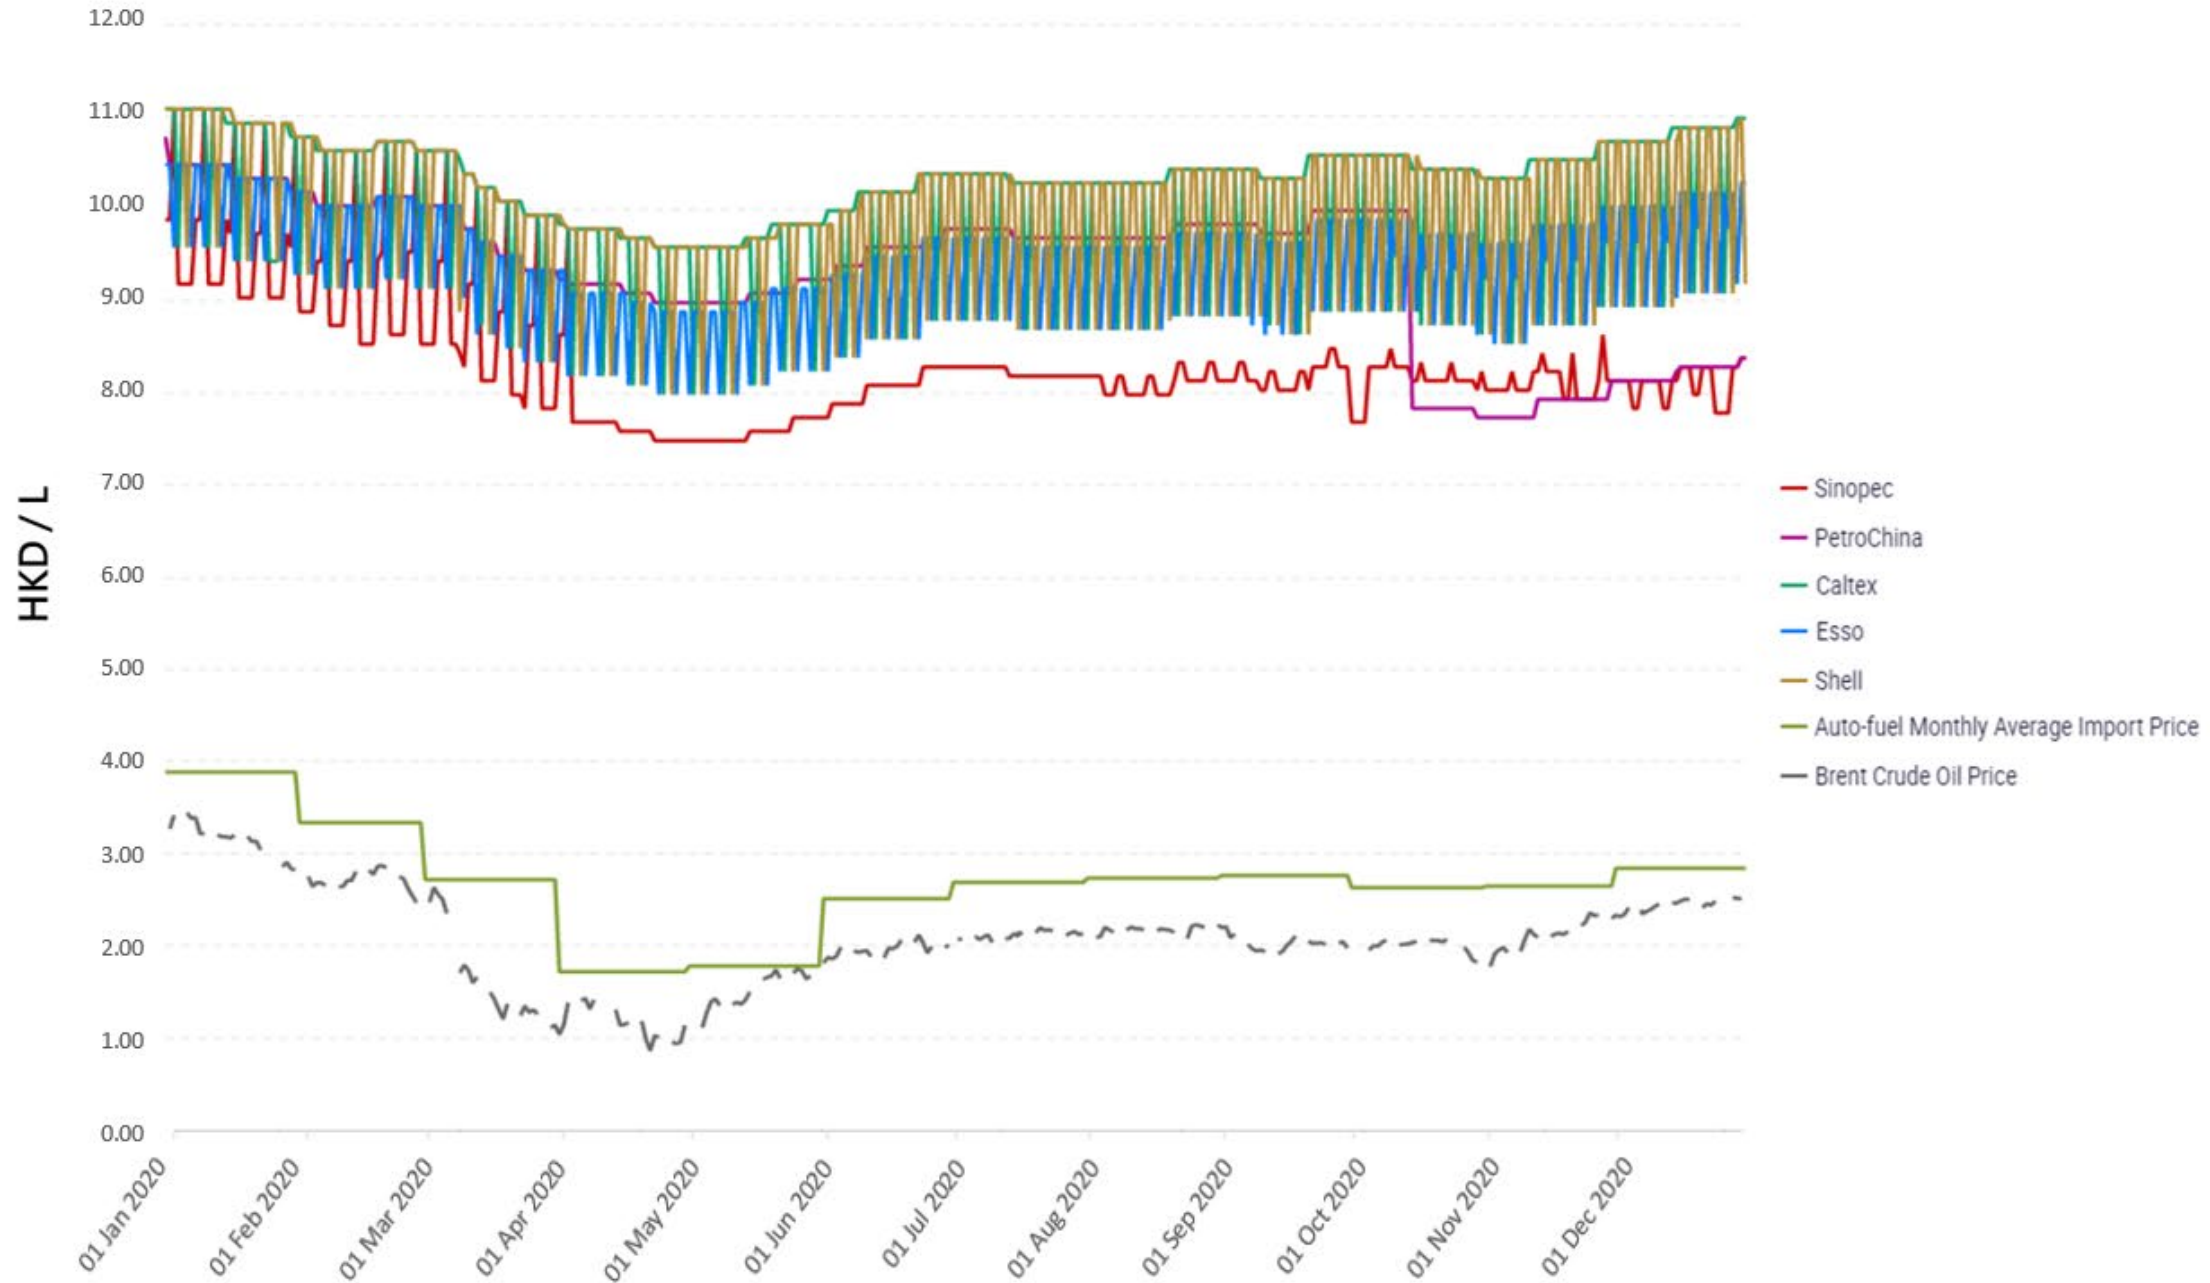

# Standard Petrol Price Trend\* (2020)

\* Auto-fuel pump prices after walk-in discounts less duty