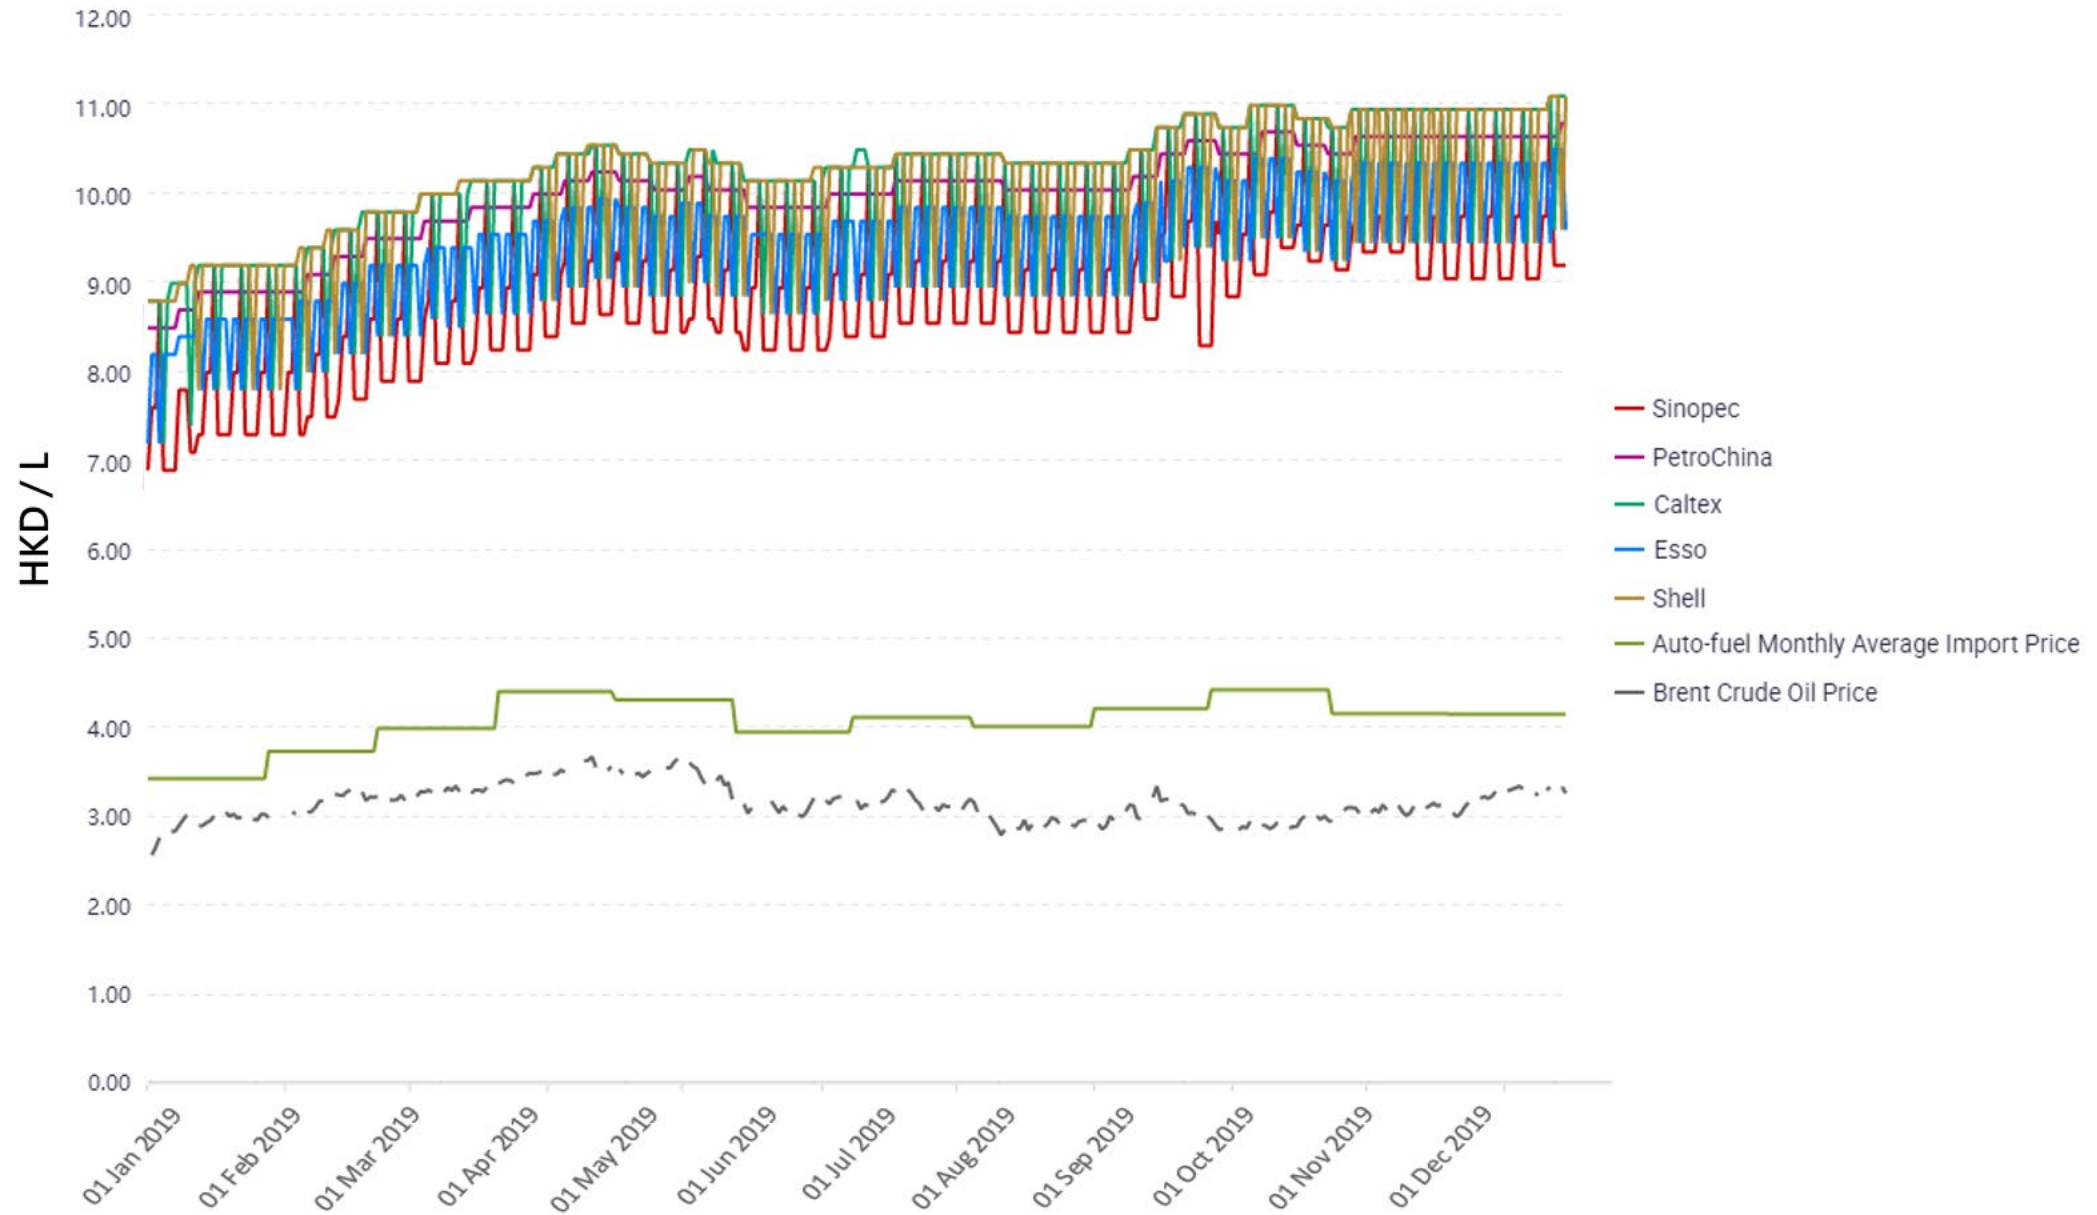

# Standard Petrol Price Trend\* (2019)

\* Auto-fuel pump prices after walk-in discounts less duty