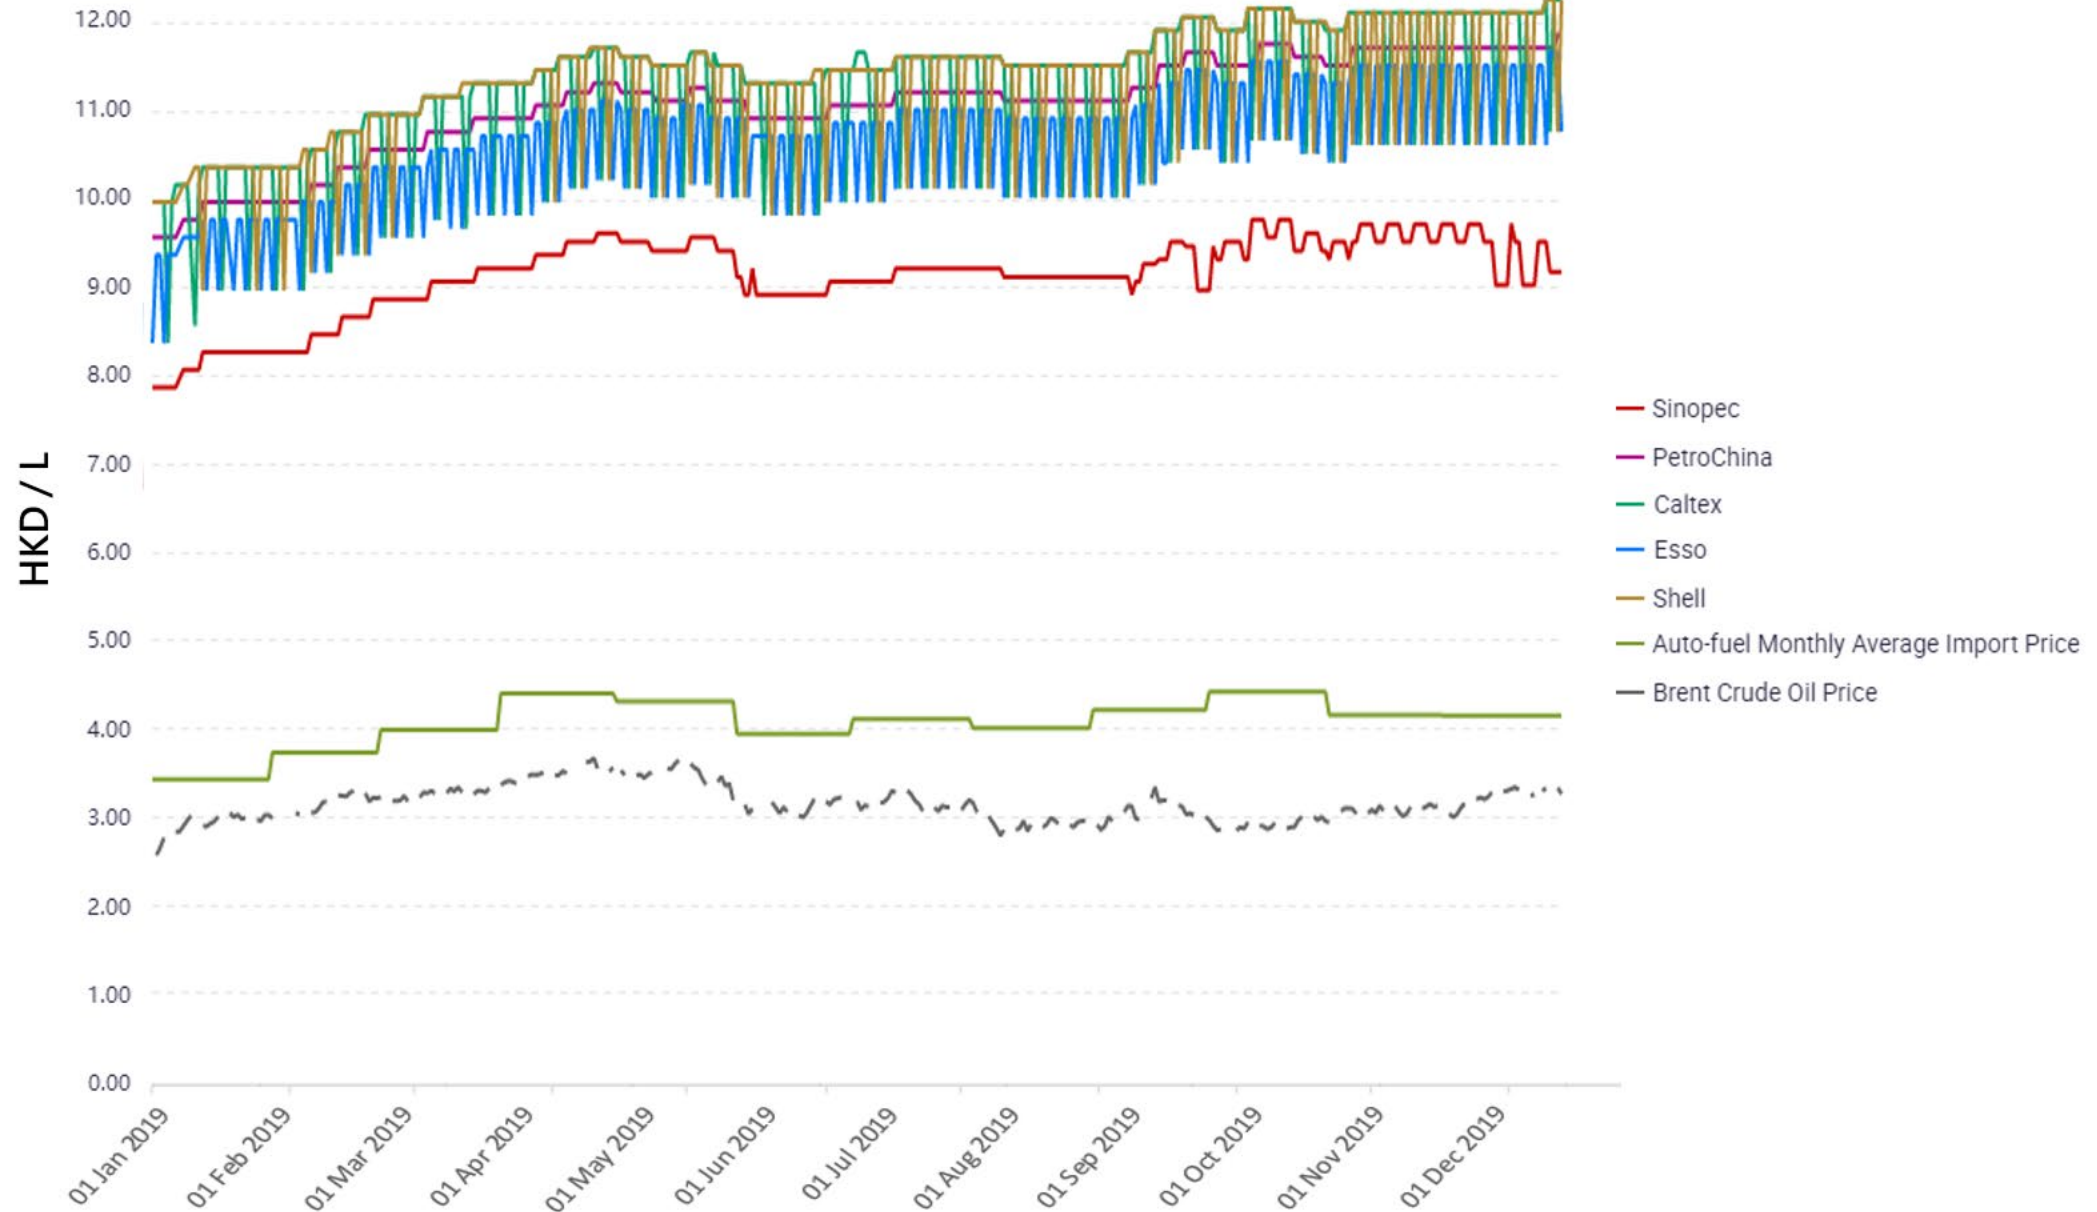

Premium Petrol Price Trend* (2019)

* Auto-fuel pump prices after walk-in discounts less duty