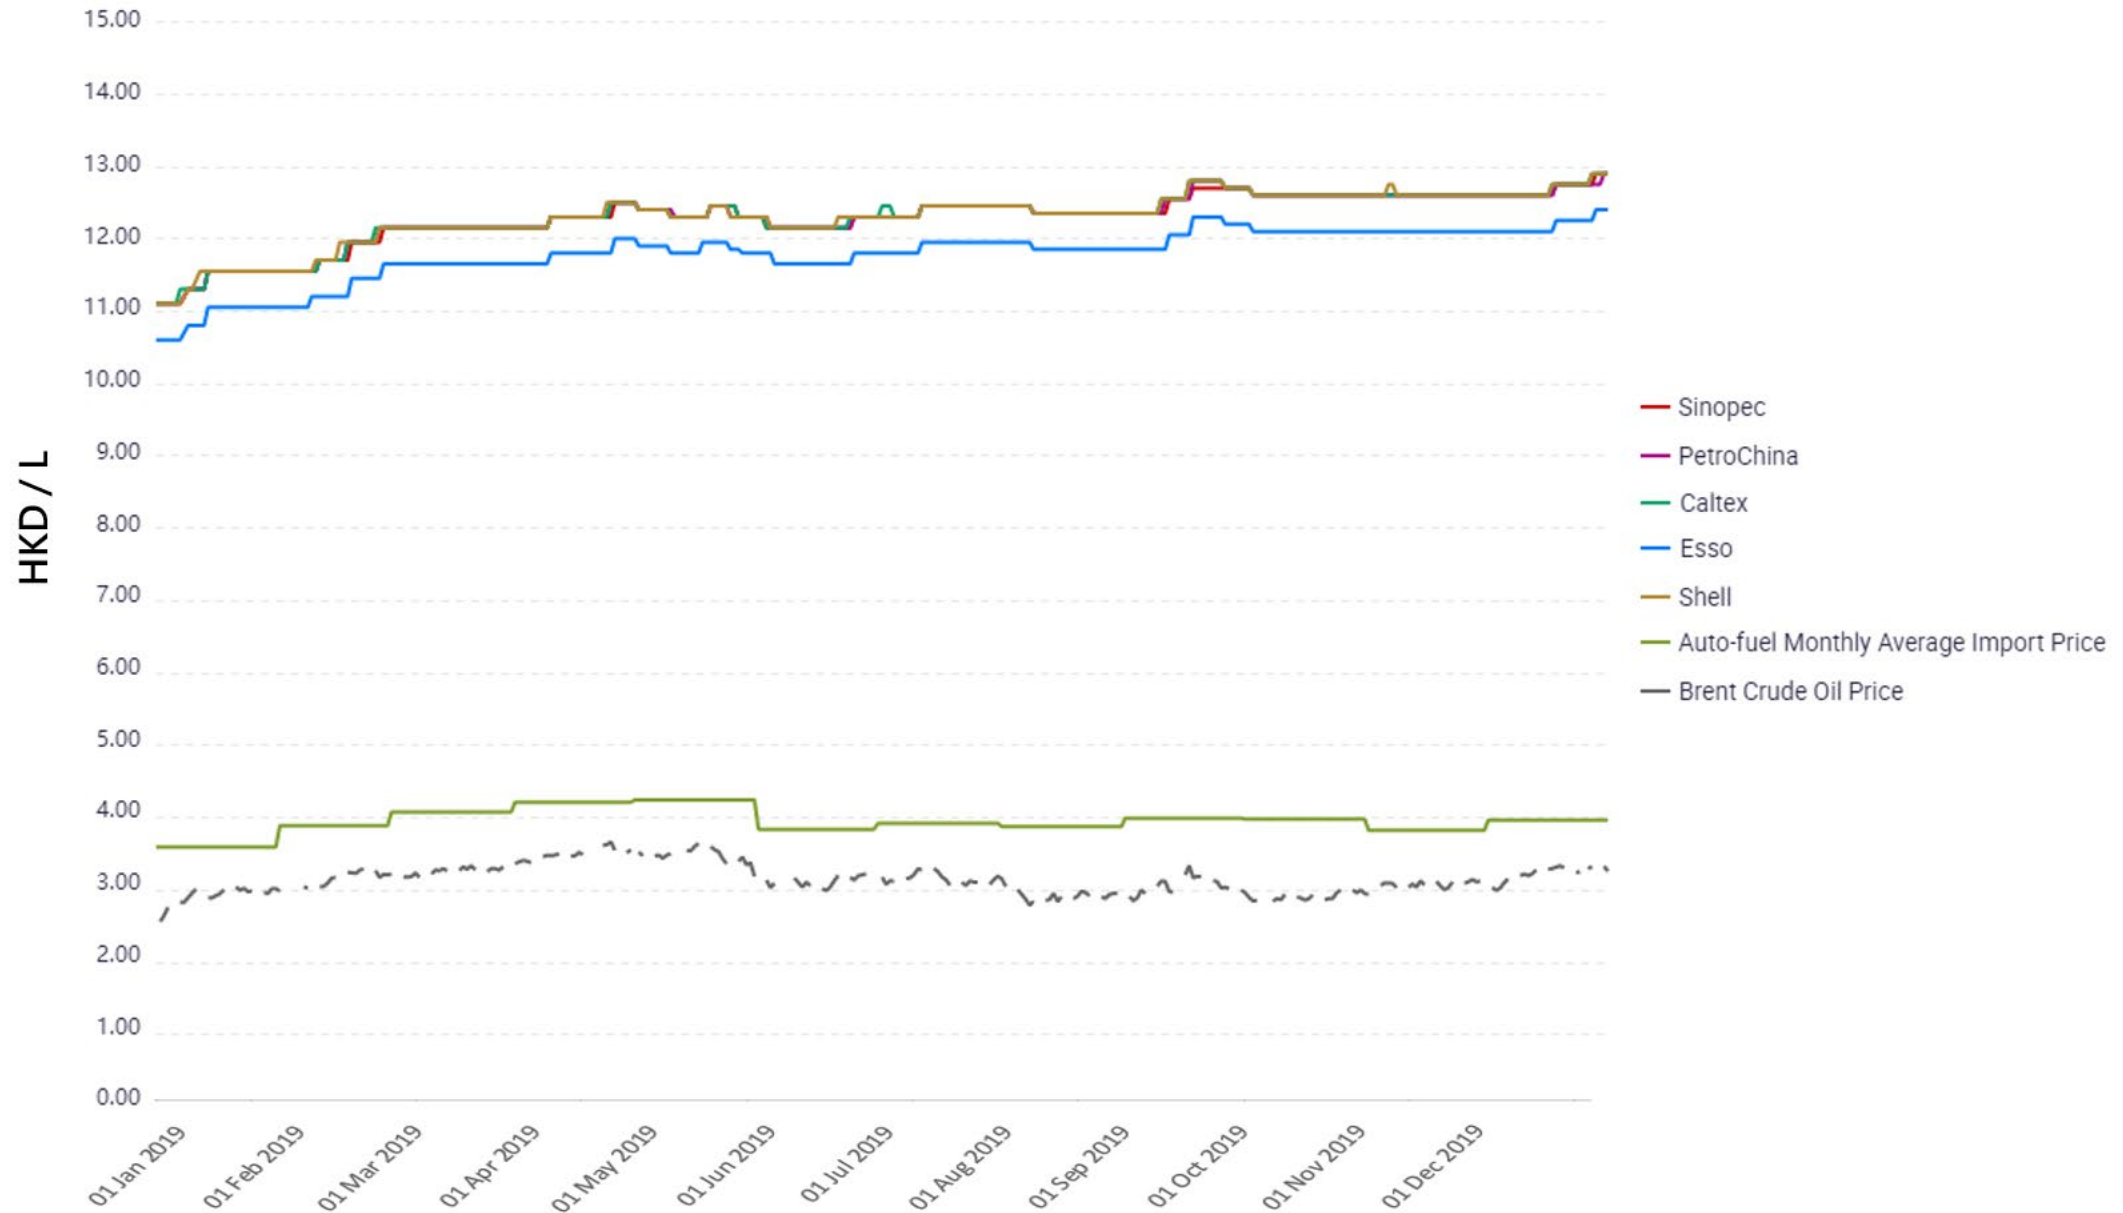

Diesel Price Trend* (2019)

* Auto-fuel pump prices after walk-in discounts