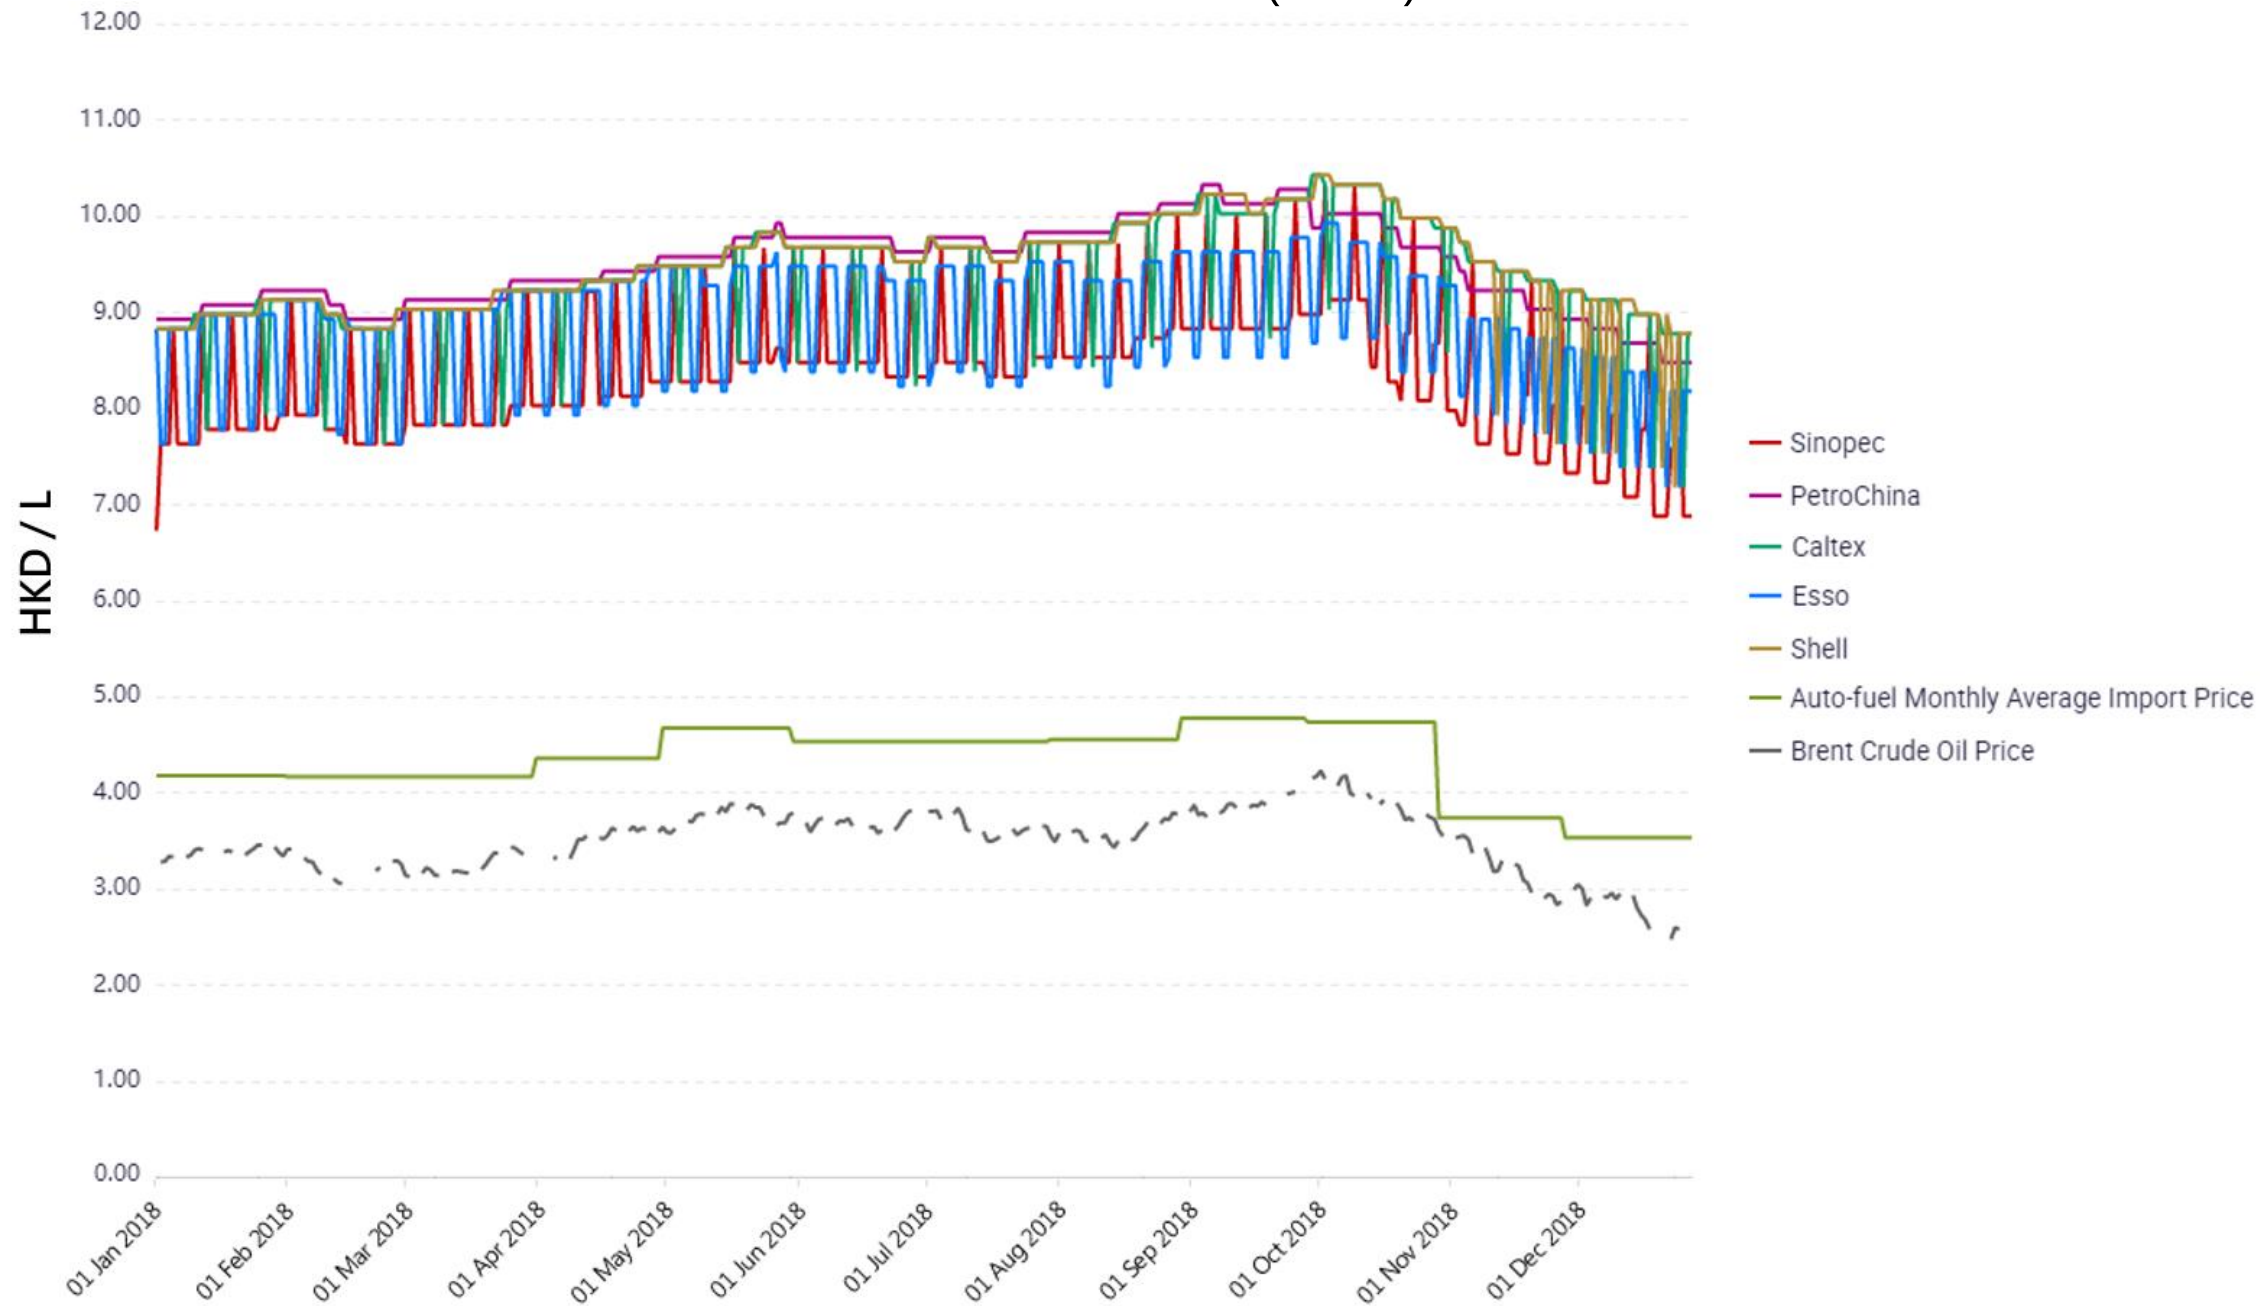

Standard Petrol Price Trend* (2018)

* Auto-fuel pump prices after walk-in discounts less duty