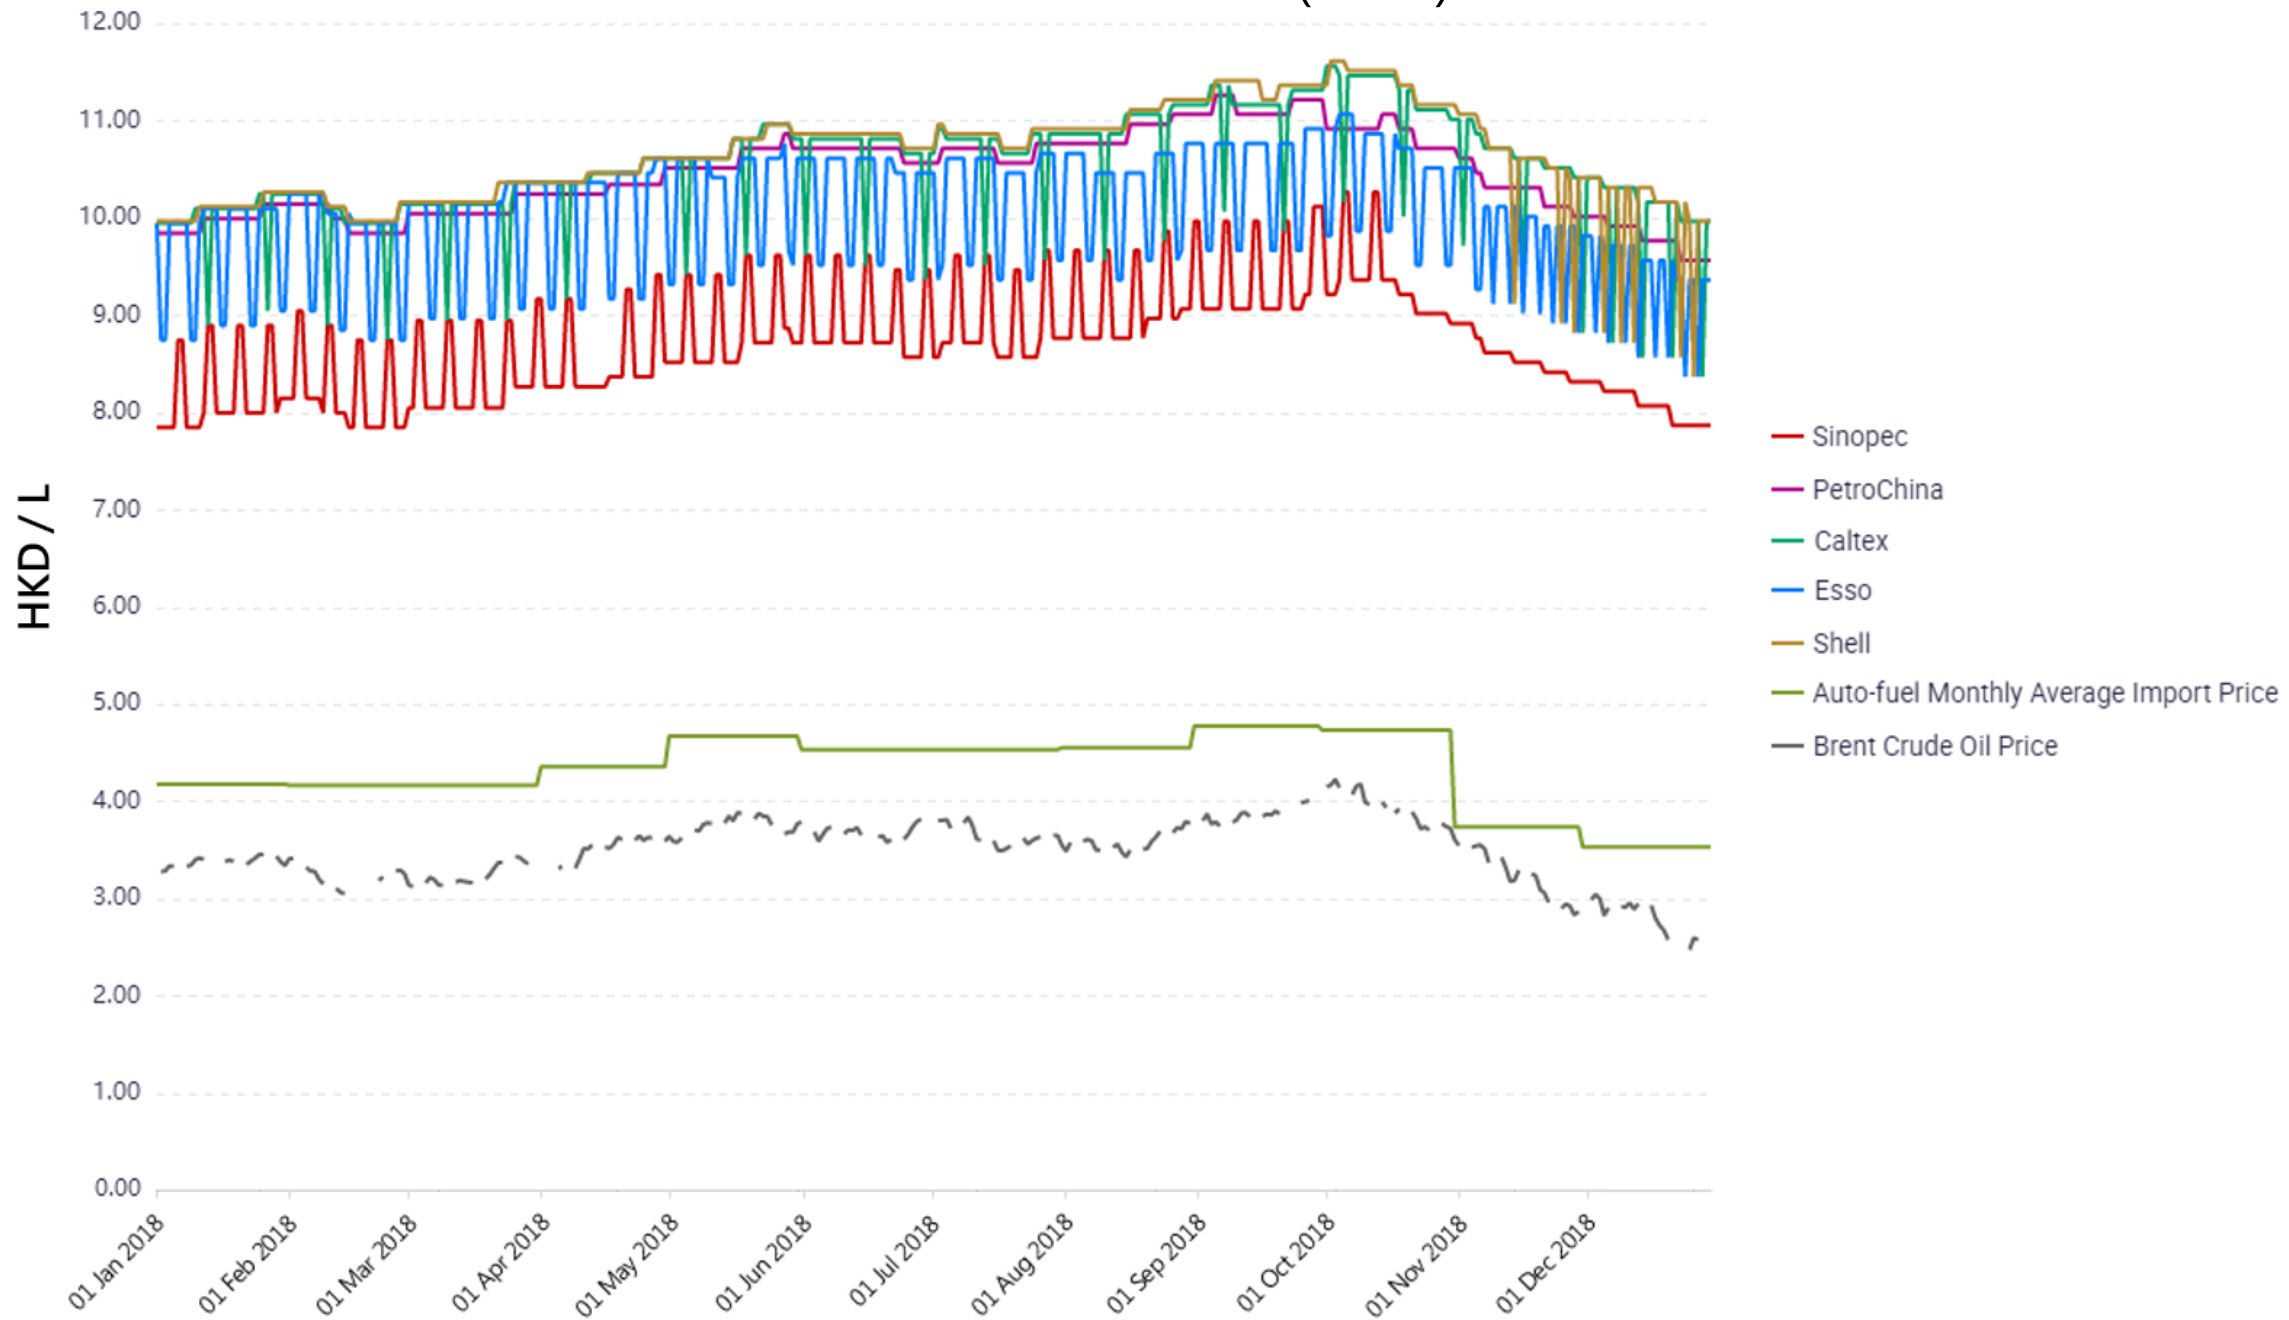

Premium Petrol Price Trend* (2018)

* Auto-fuel pump prices after walk-in discounts less duty