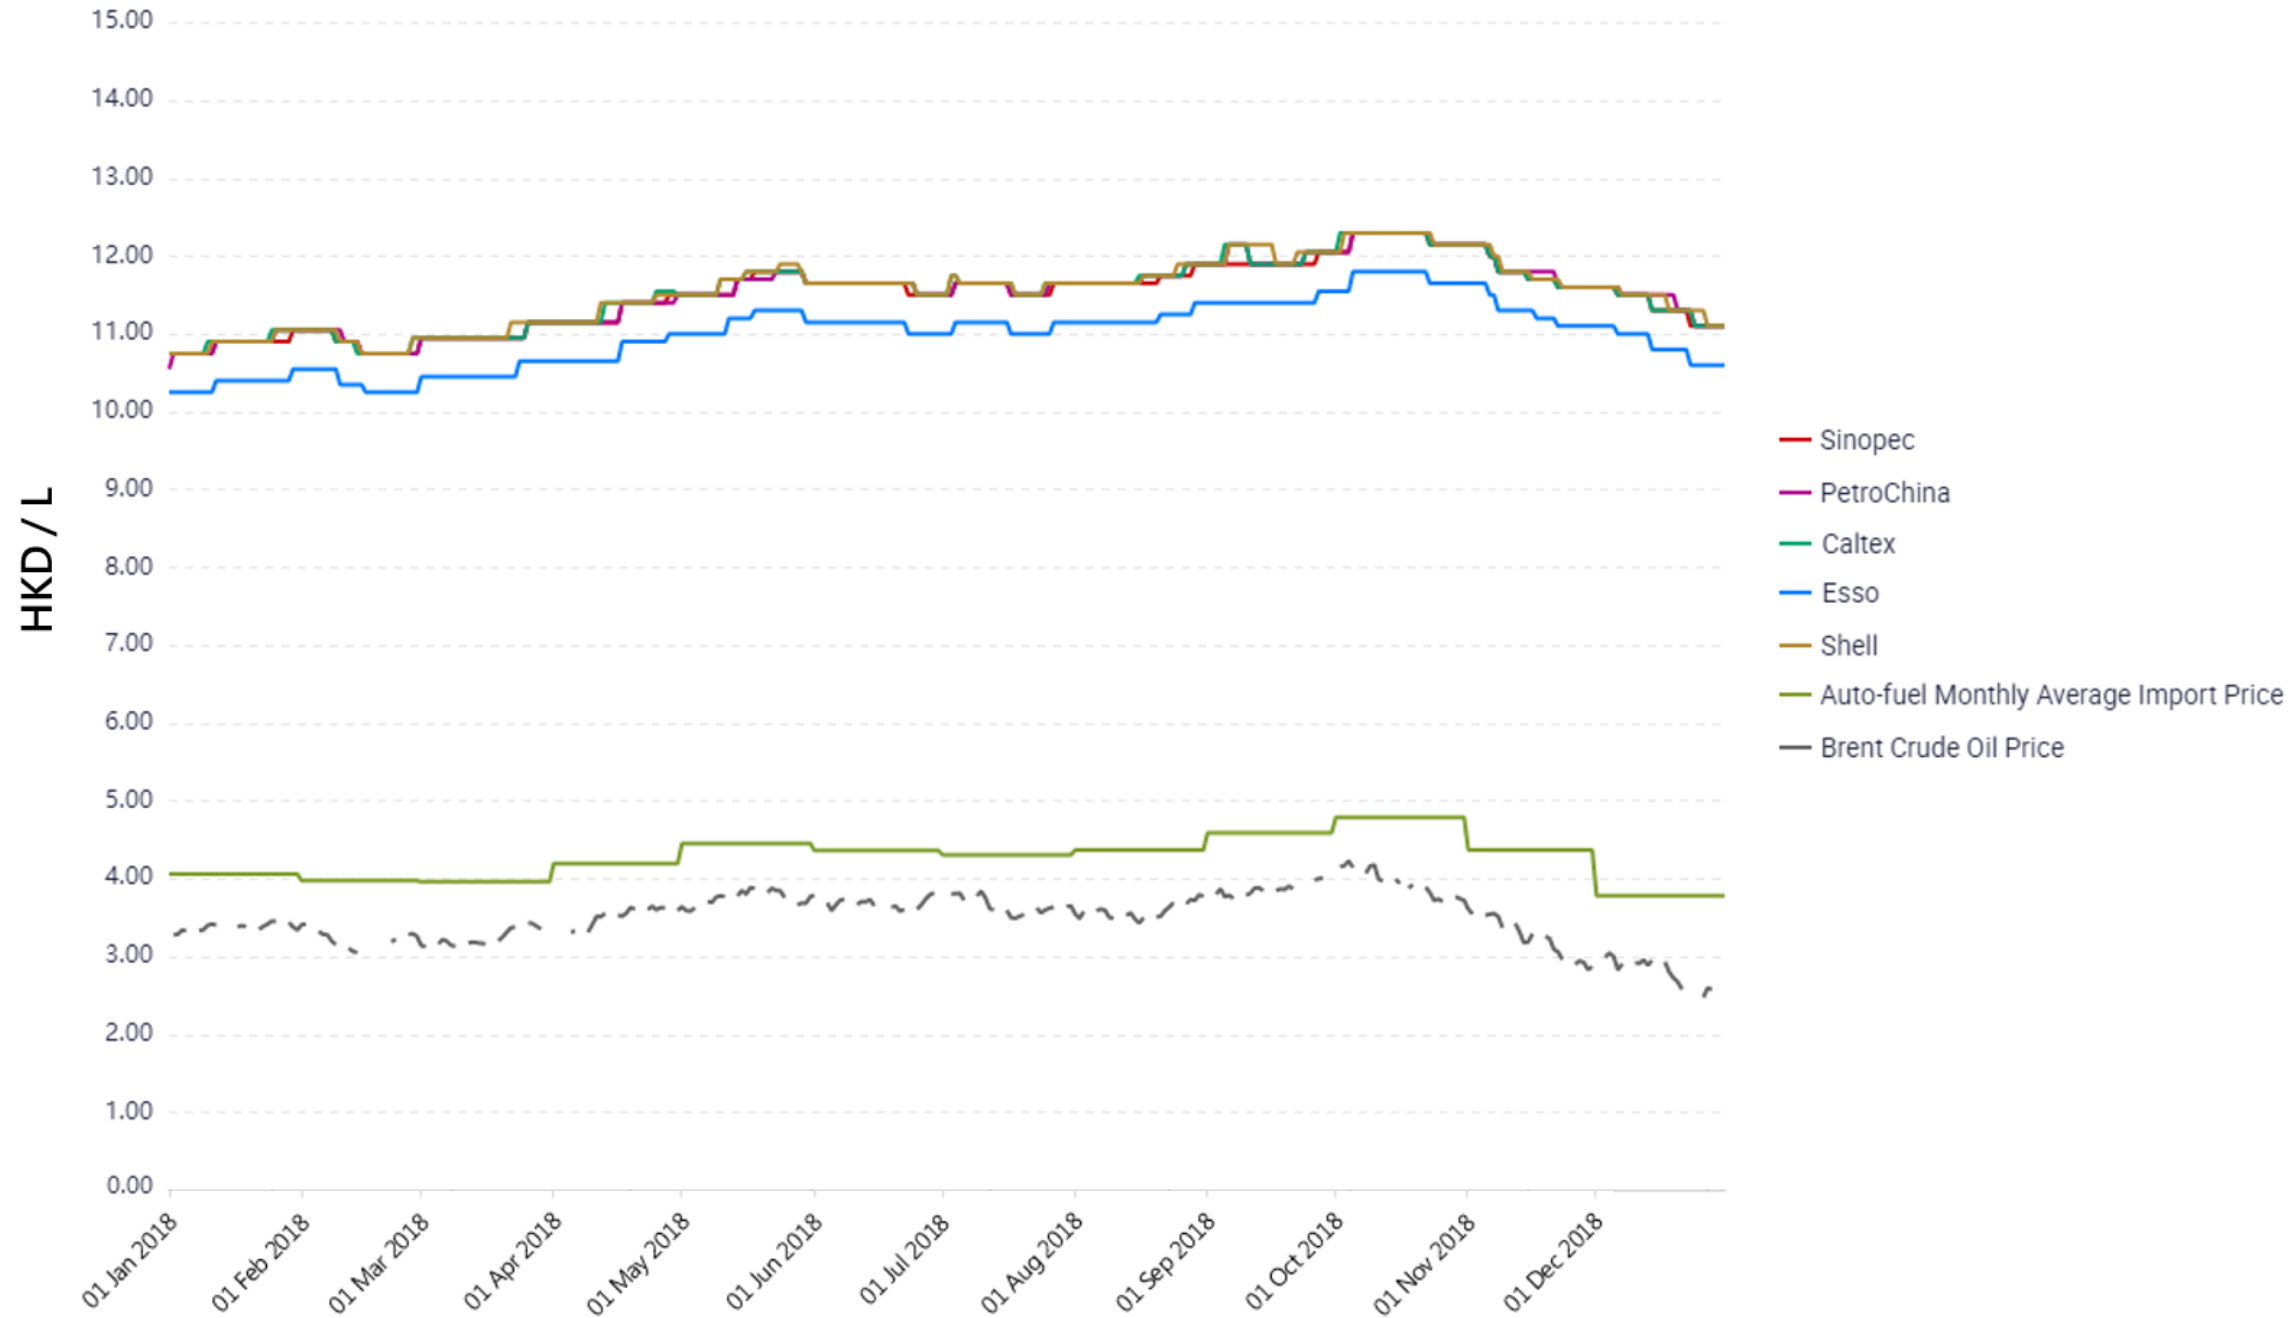

Diesel Price Trend* (2018)

* Auto-fuel pump prices after walk-in discounts