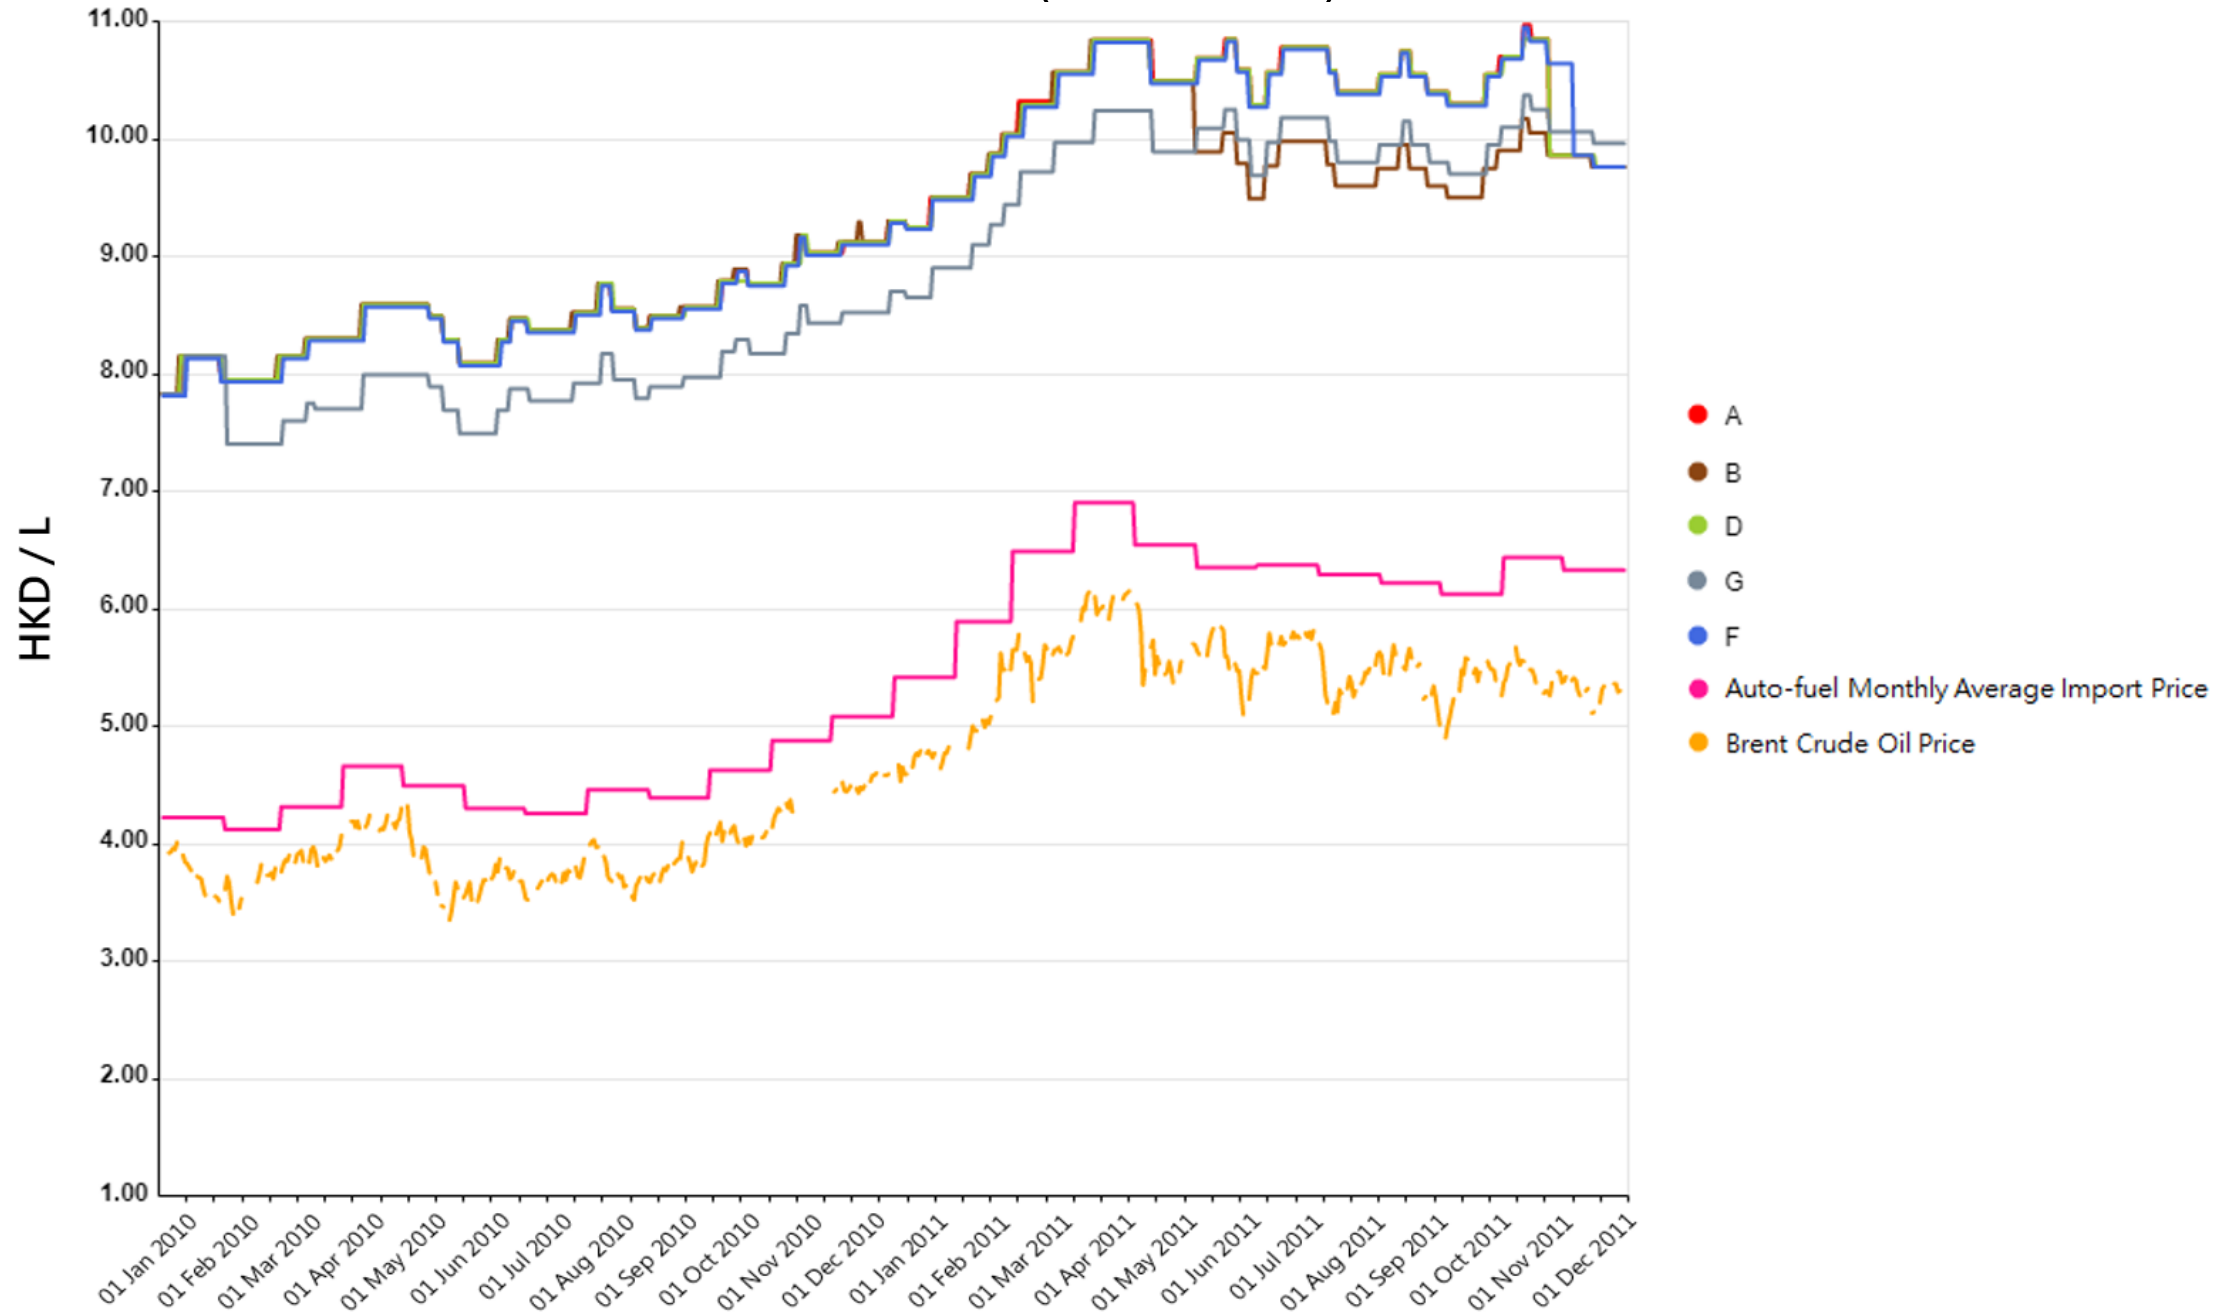

Diesel Price Trend* (2010-2011)

* Auto-fuel pump prices after walk-in discounts