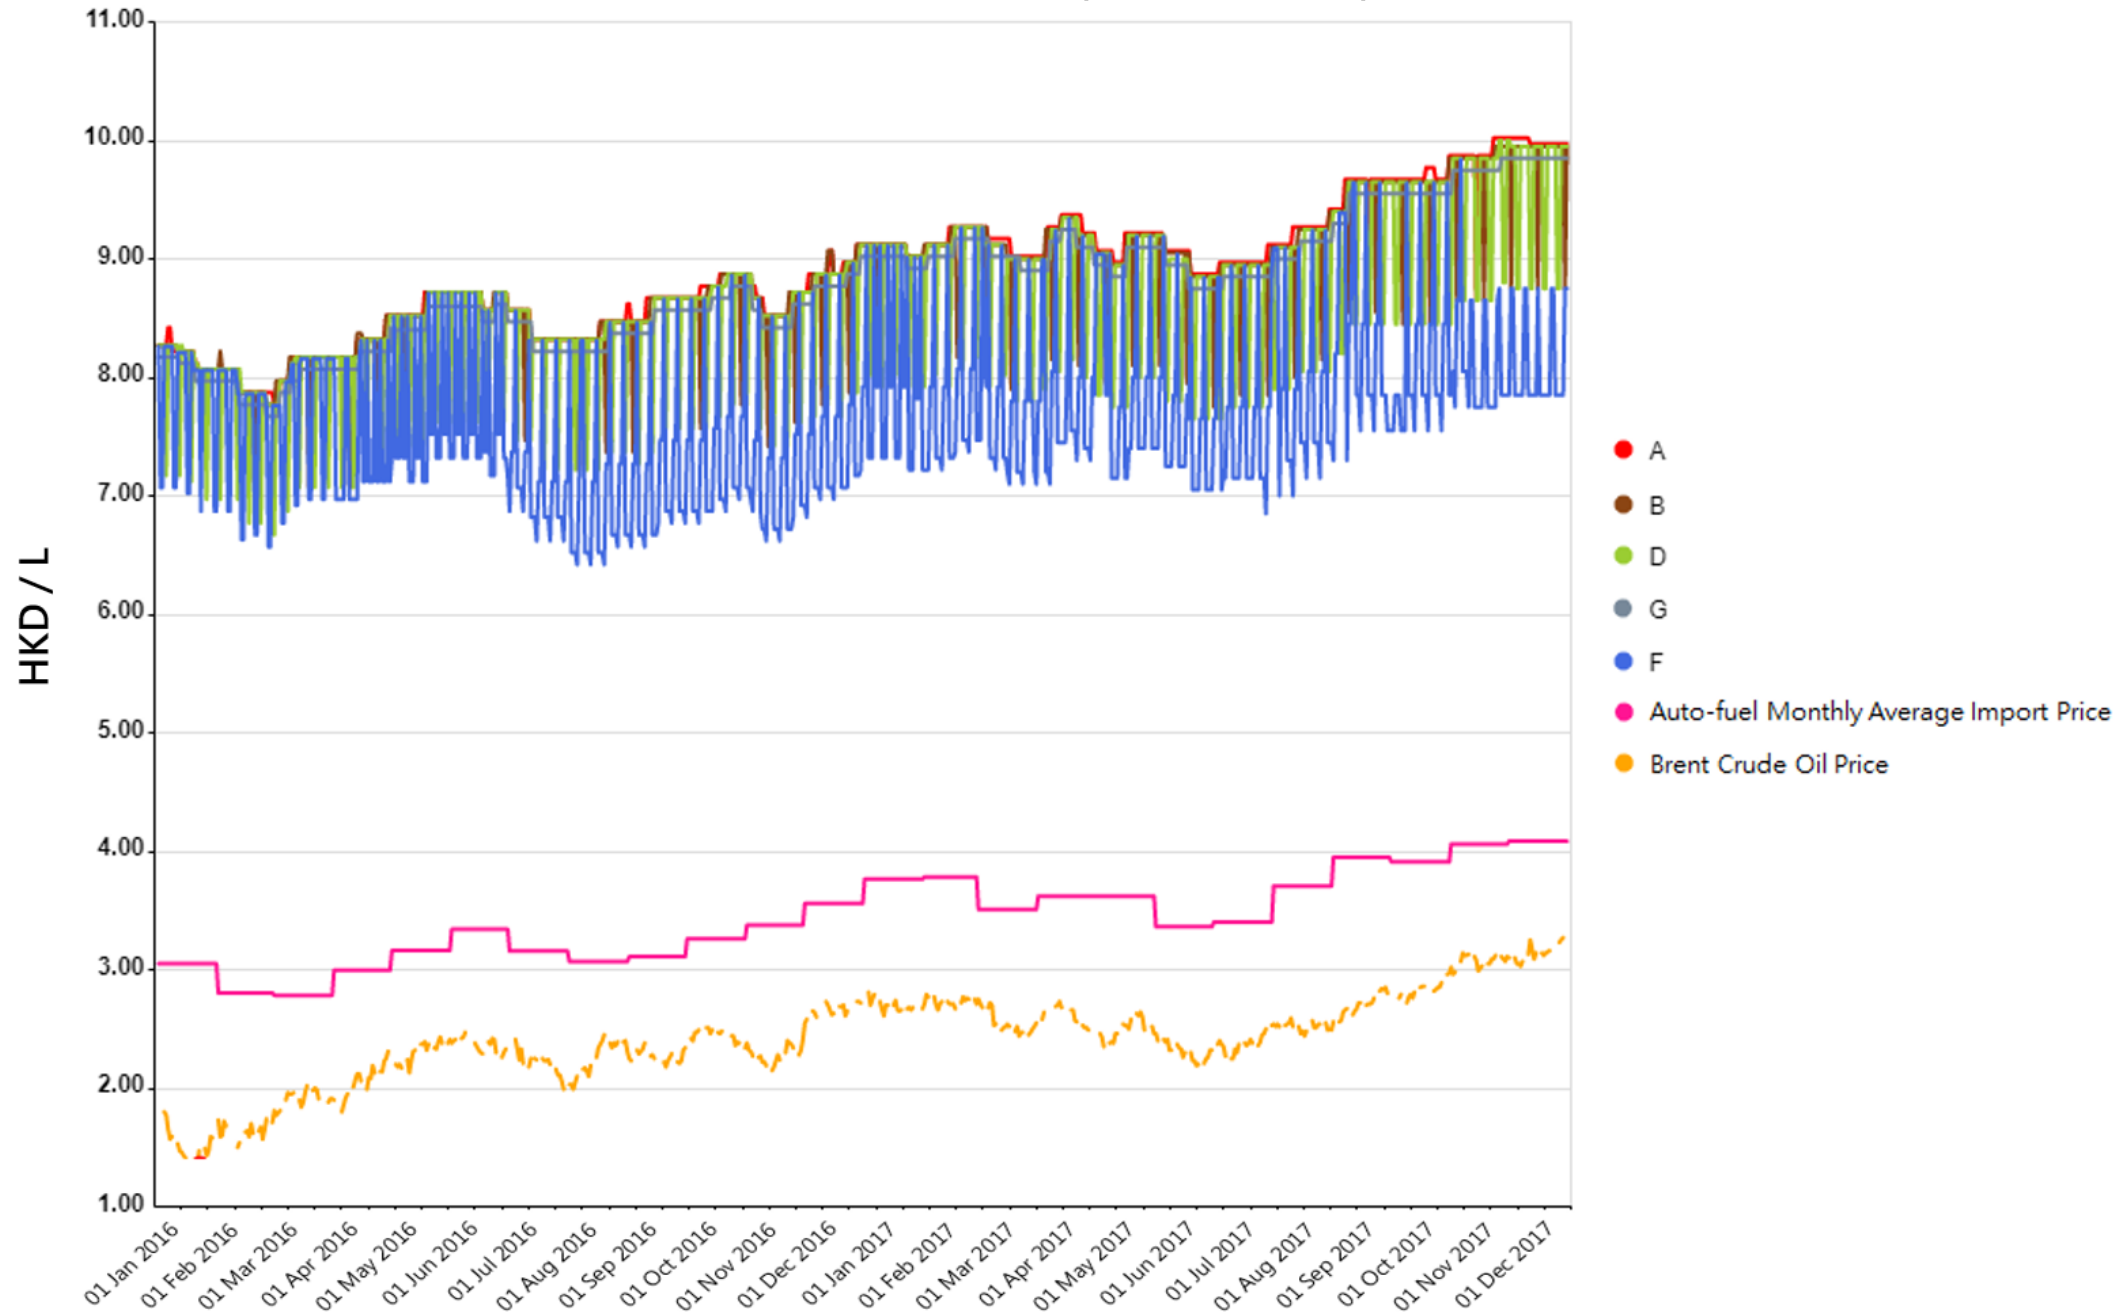

Premium Petrol Price Trend* (2016-2017)

* Auto-fuel pump prices after walk-in discounts less duty