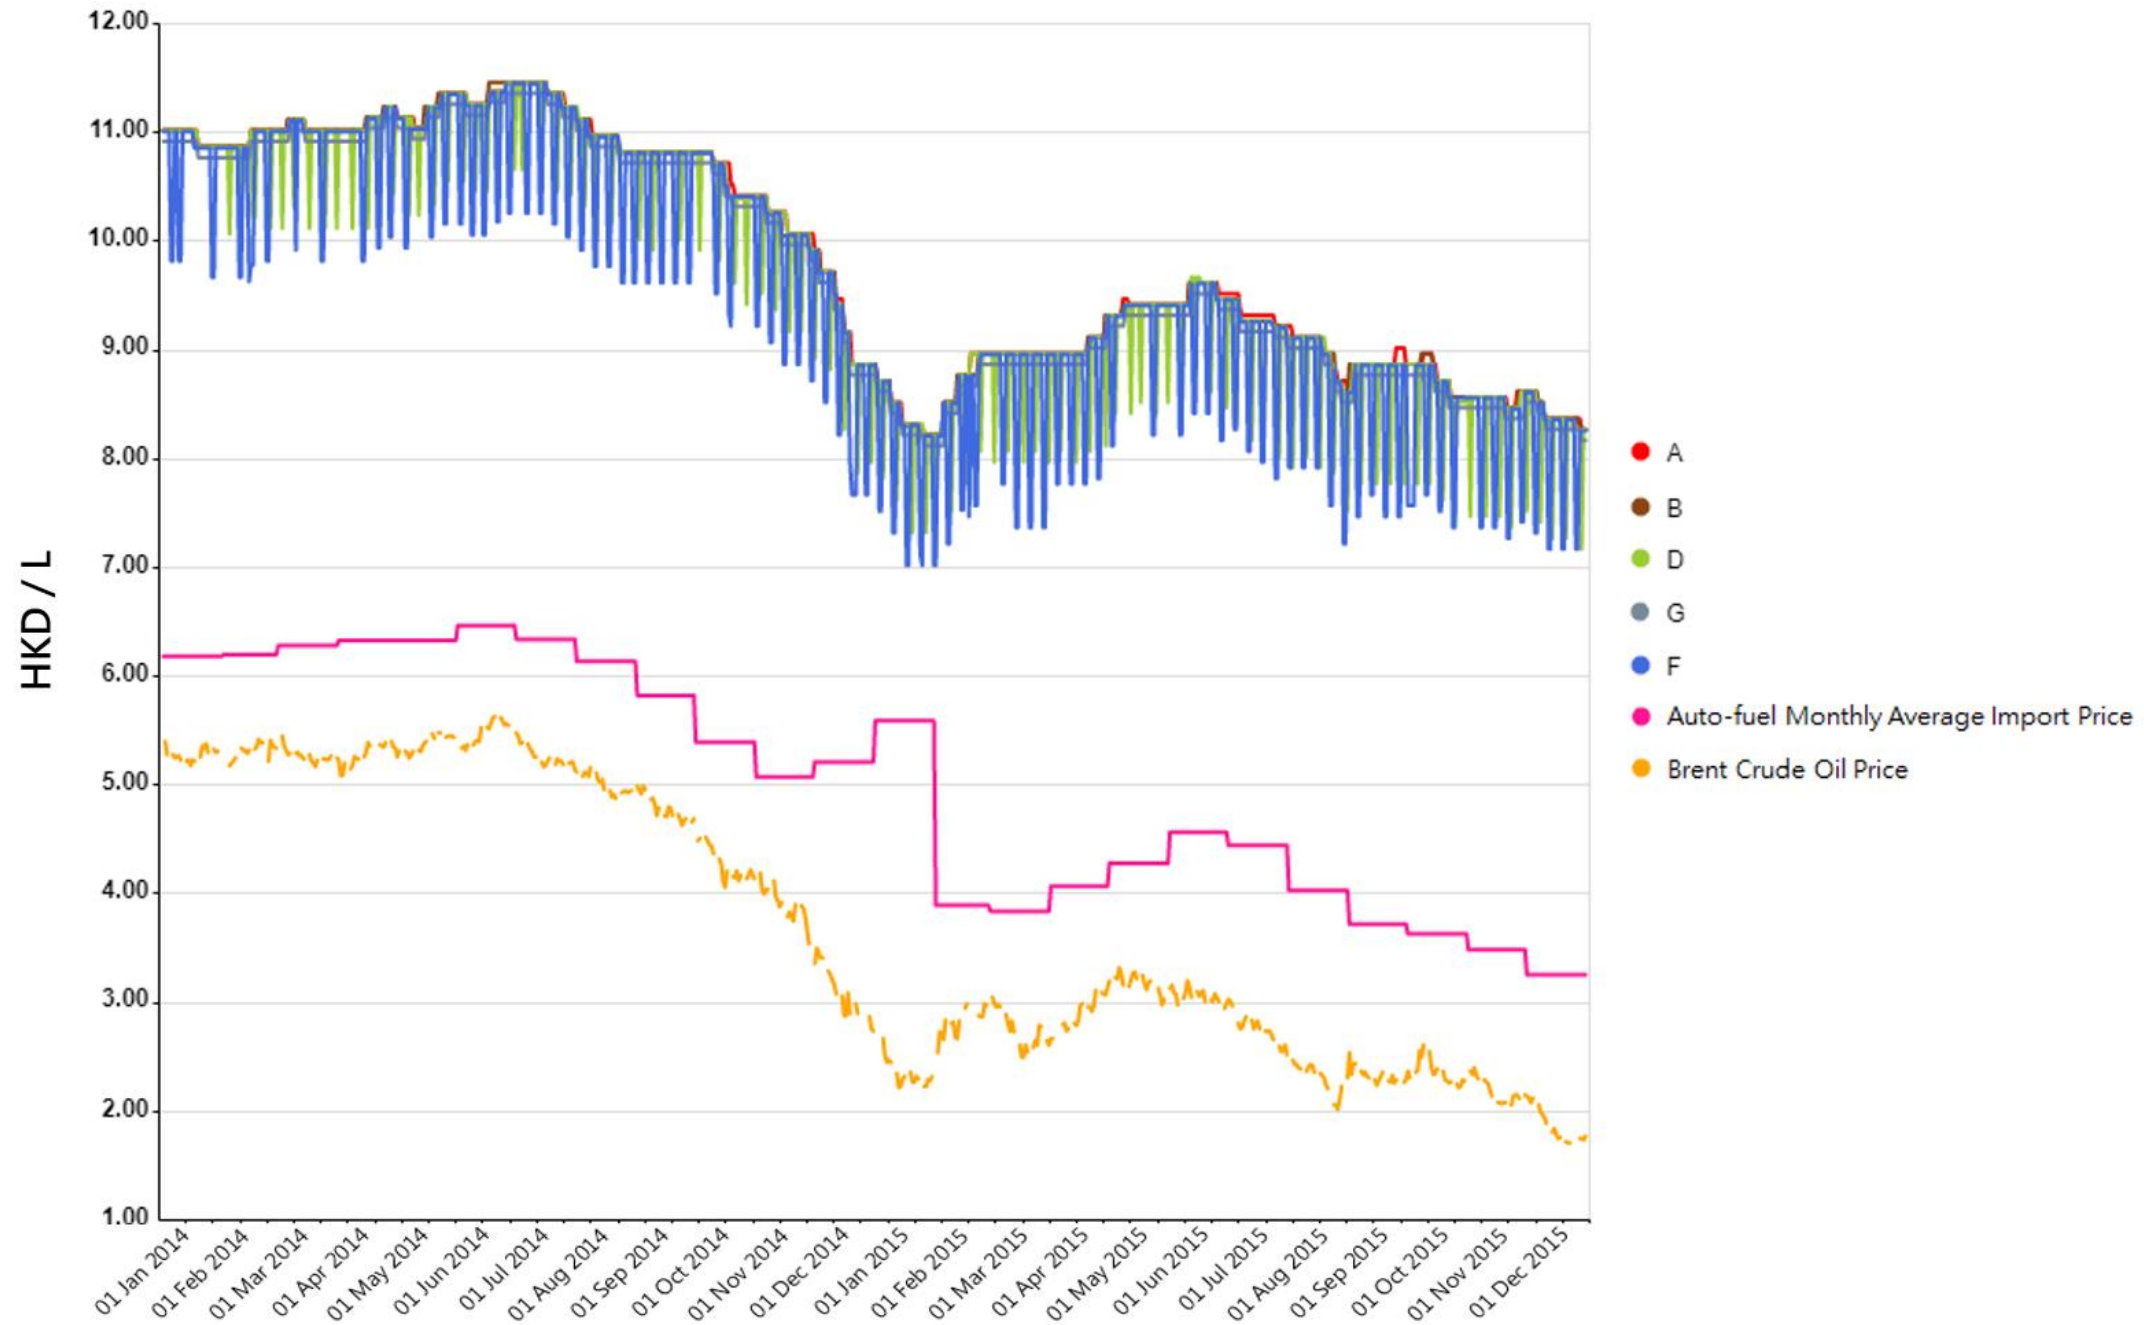

Premium Petrol Price Trend* (2014-2015)

* Auto-fuel pump prices after walk-in discounts less duty