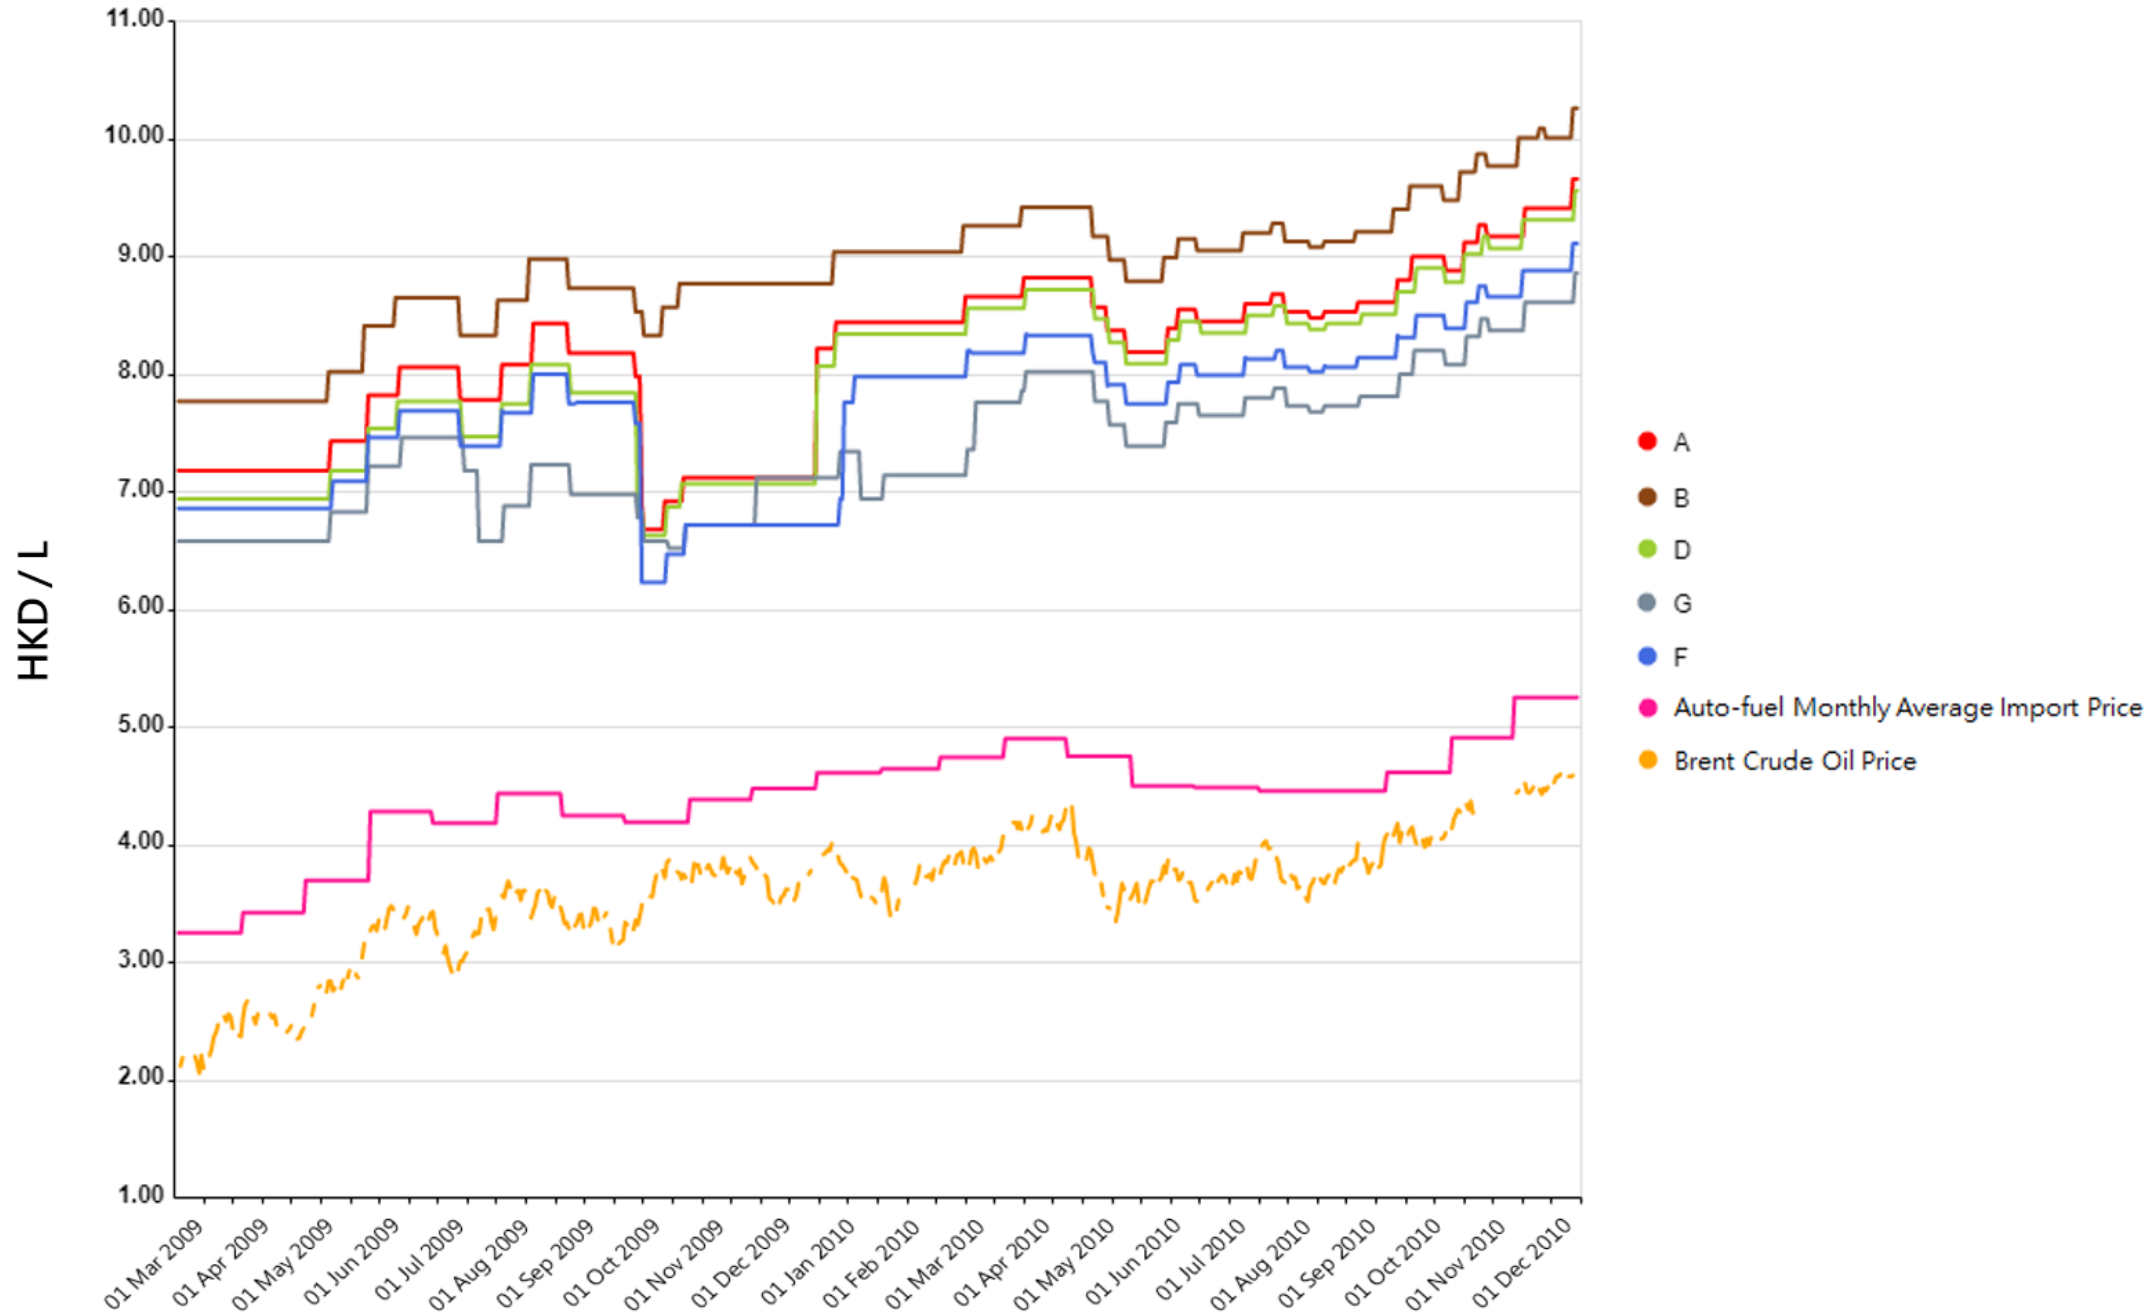

Premium Petrol Price Trend* (2009-2010)

* Auto-fuel pump prices after walk-in discounts less duty