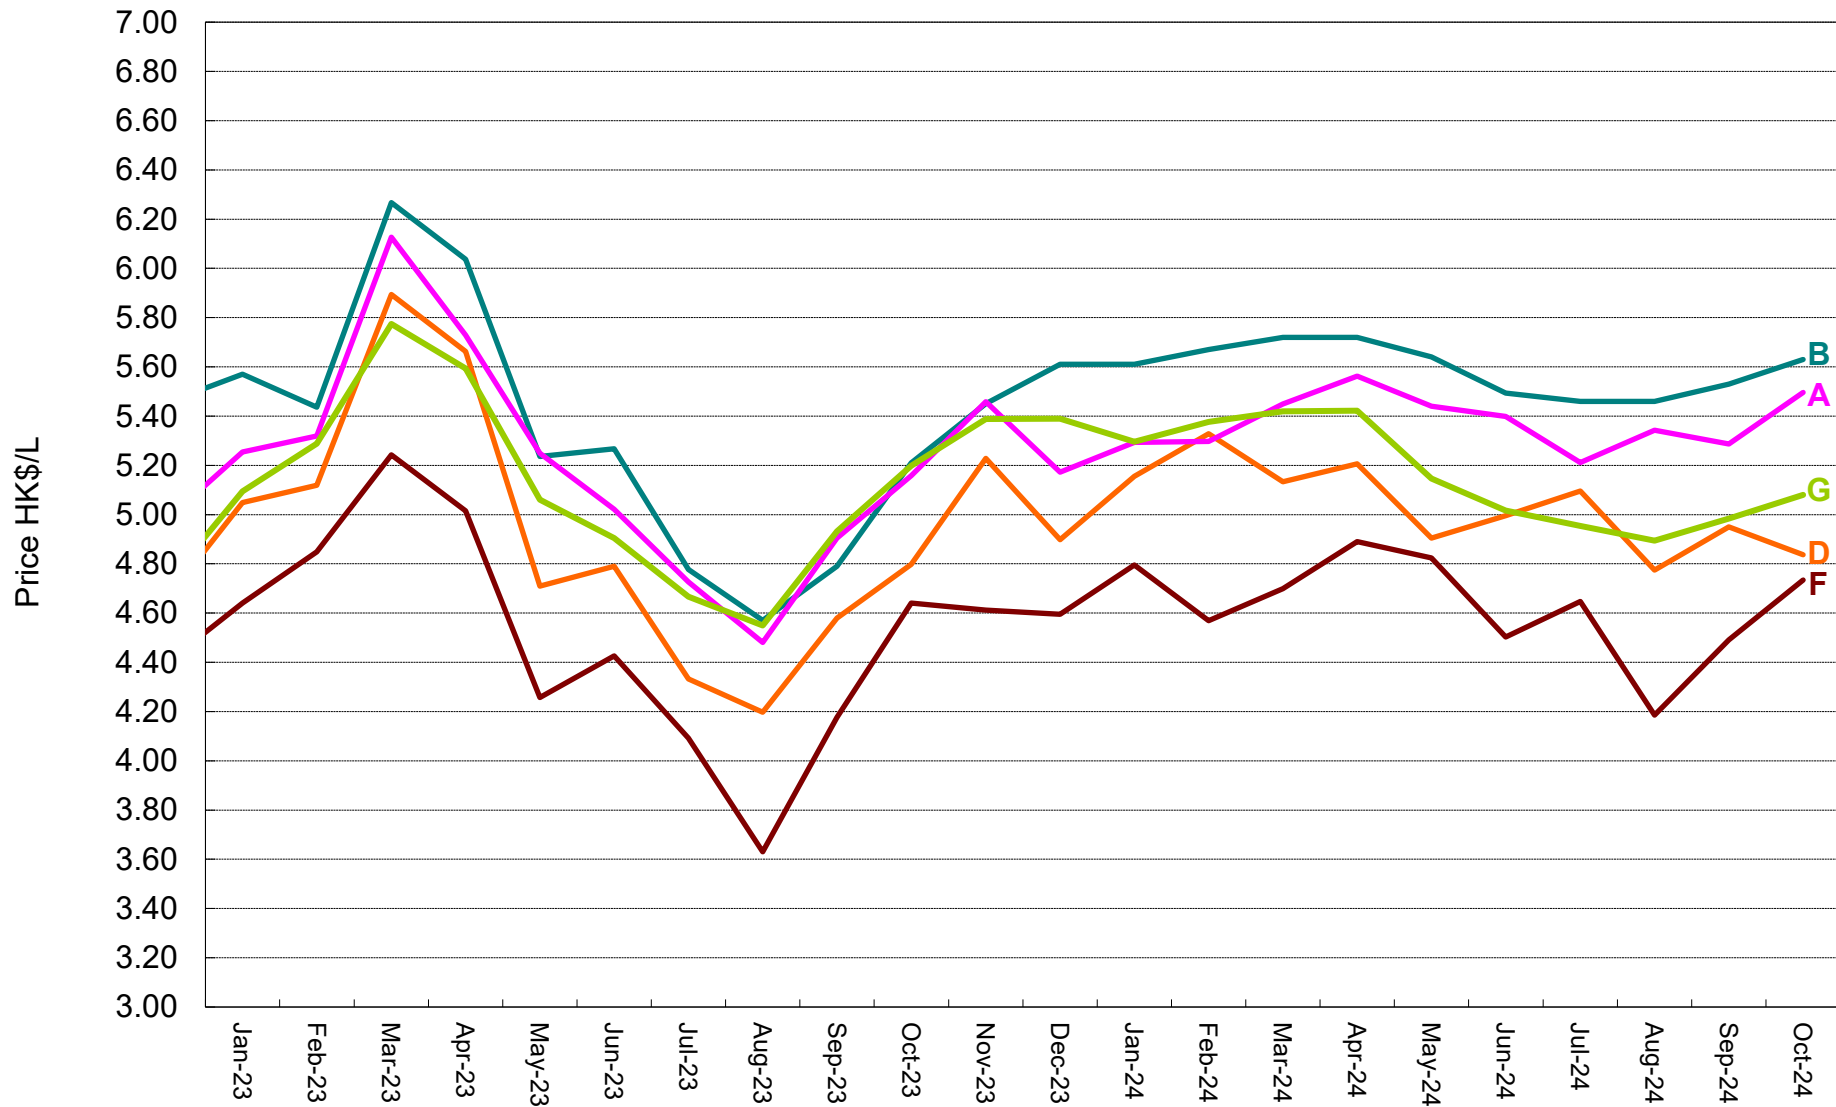

## Price Tracking - Auto-LPG 2023 - 2024

Since oil companies "C" and "D" were merged as "D", the retail prices of both "C" and "D" has been aligned and represented as "D" starting from Aug 2003. Since the oil company "E" disposed of its auto-fuel business in HK to "F" on Jun 2007, the retail price of "E" has been replaced by "F" starting from Oct 2007. Since Jul 2018, the total number of selected filling stations surveyed in each month has been increased so as to reduce the errors arising from sample selection.