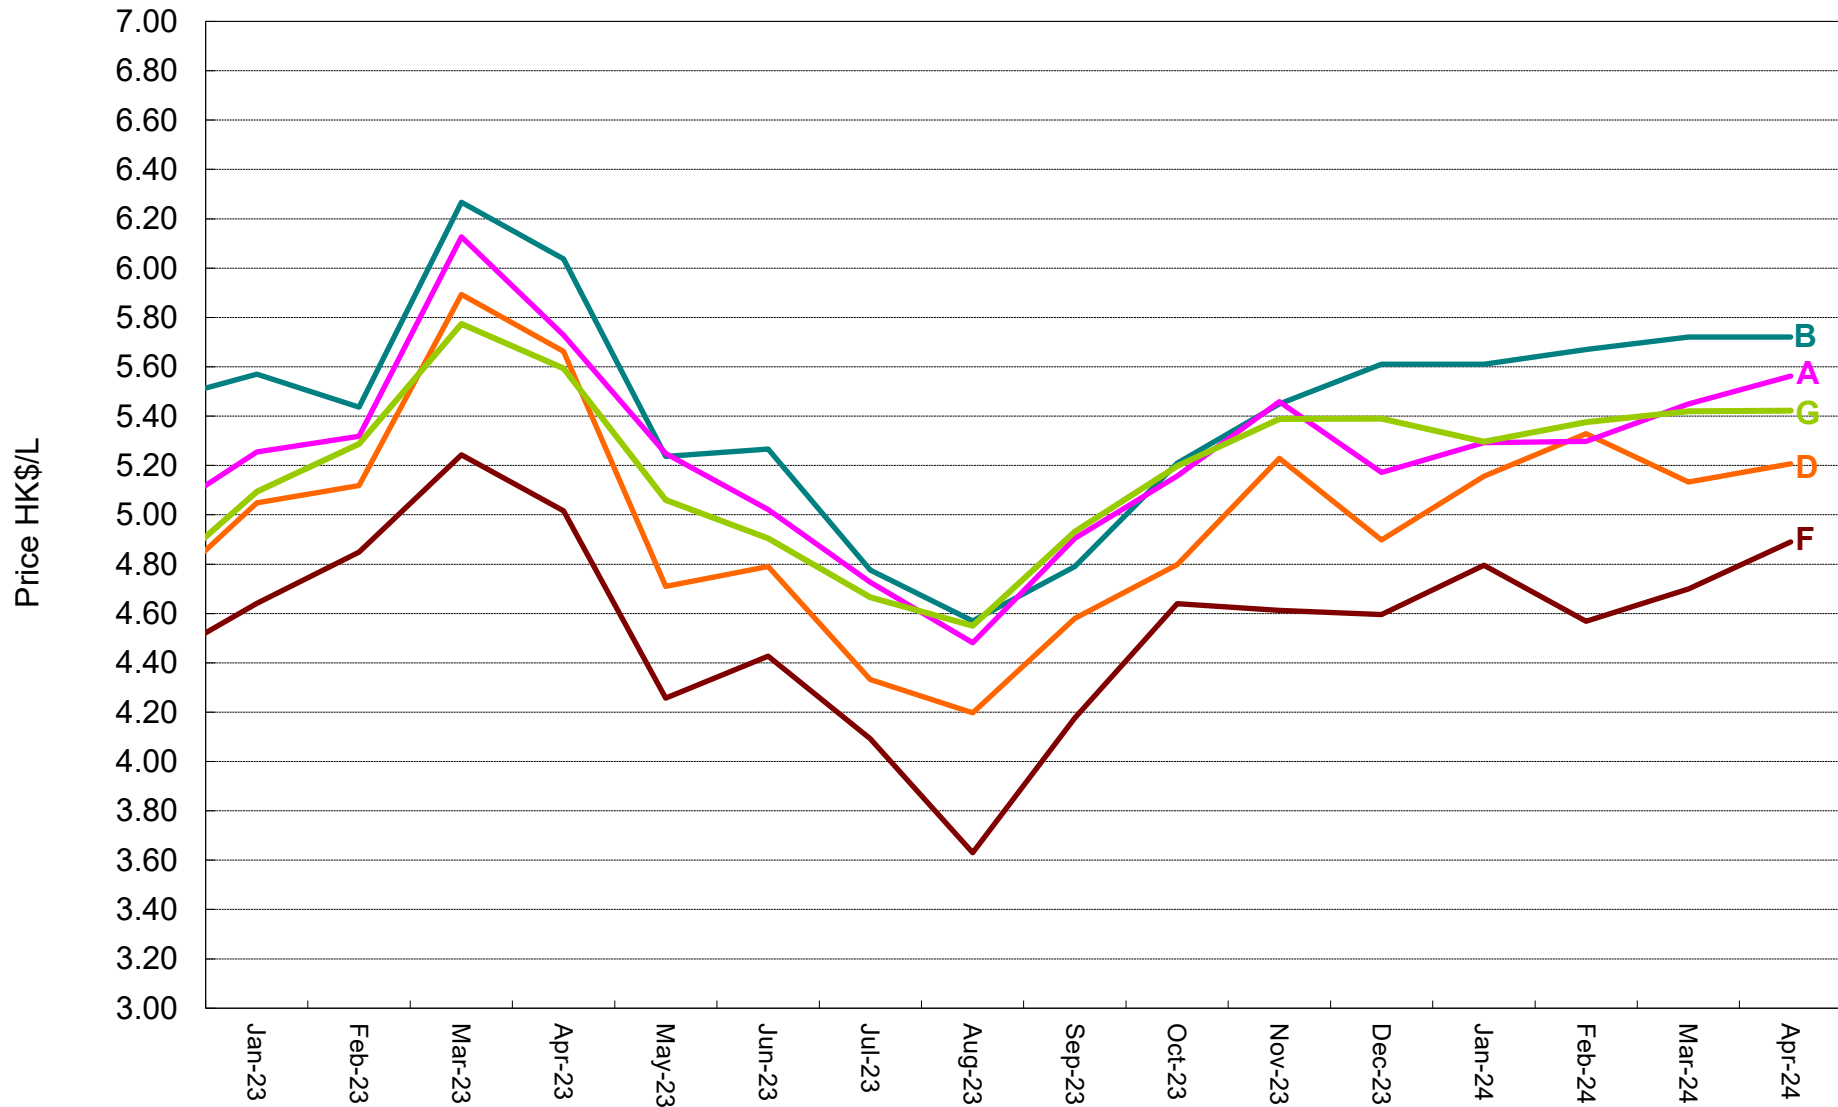

## Price Tracking - Auto-LPG 2023 - 2024

Since oil companies "C" and "D" were merged as "D", the retail prices of both "C" and "D" has been aligned and represented as "D" starting from Aug 2003. Since the oil company "E" disposed of its auto-fuel business in HK to "F" on Jun 2007, the retail price of "E" has been replaced by "F" starting from Oct 2007. Since Jul 2018, the total number of selected filling stations surveyed in each month has been increased so as to reduce the errors arising from sample selection.