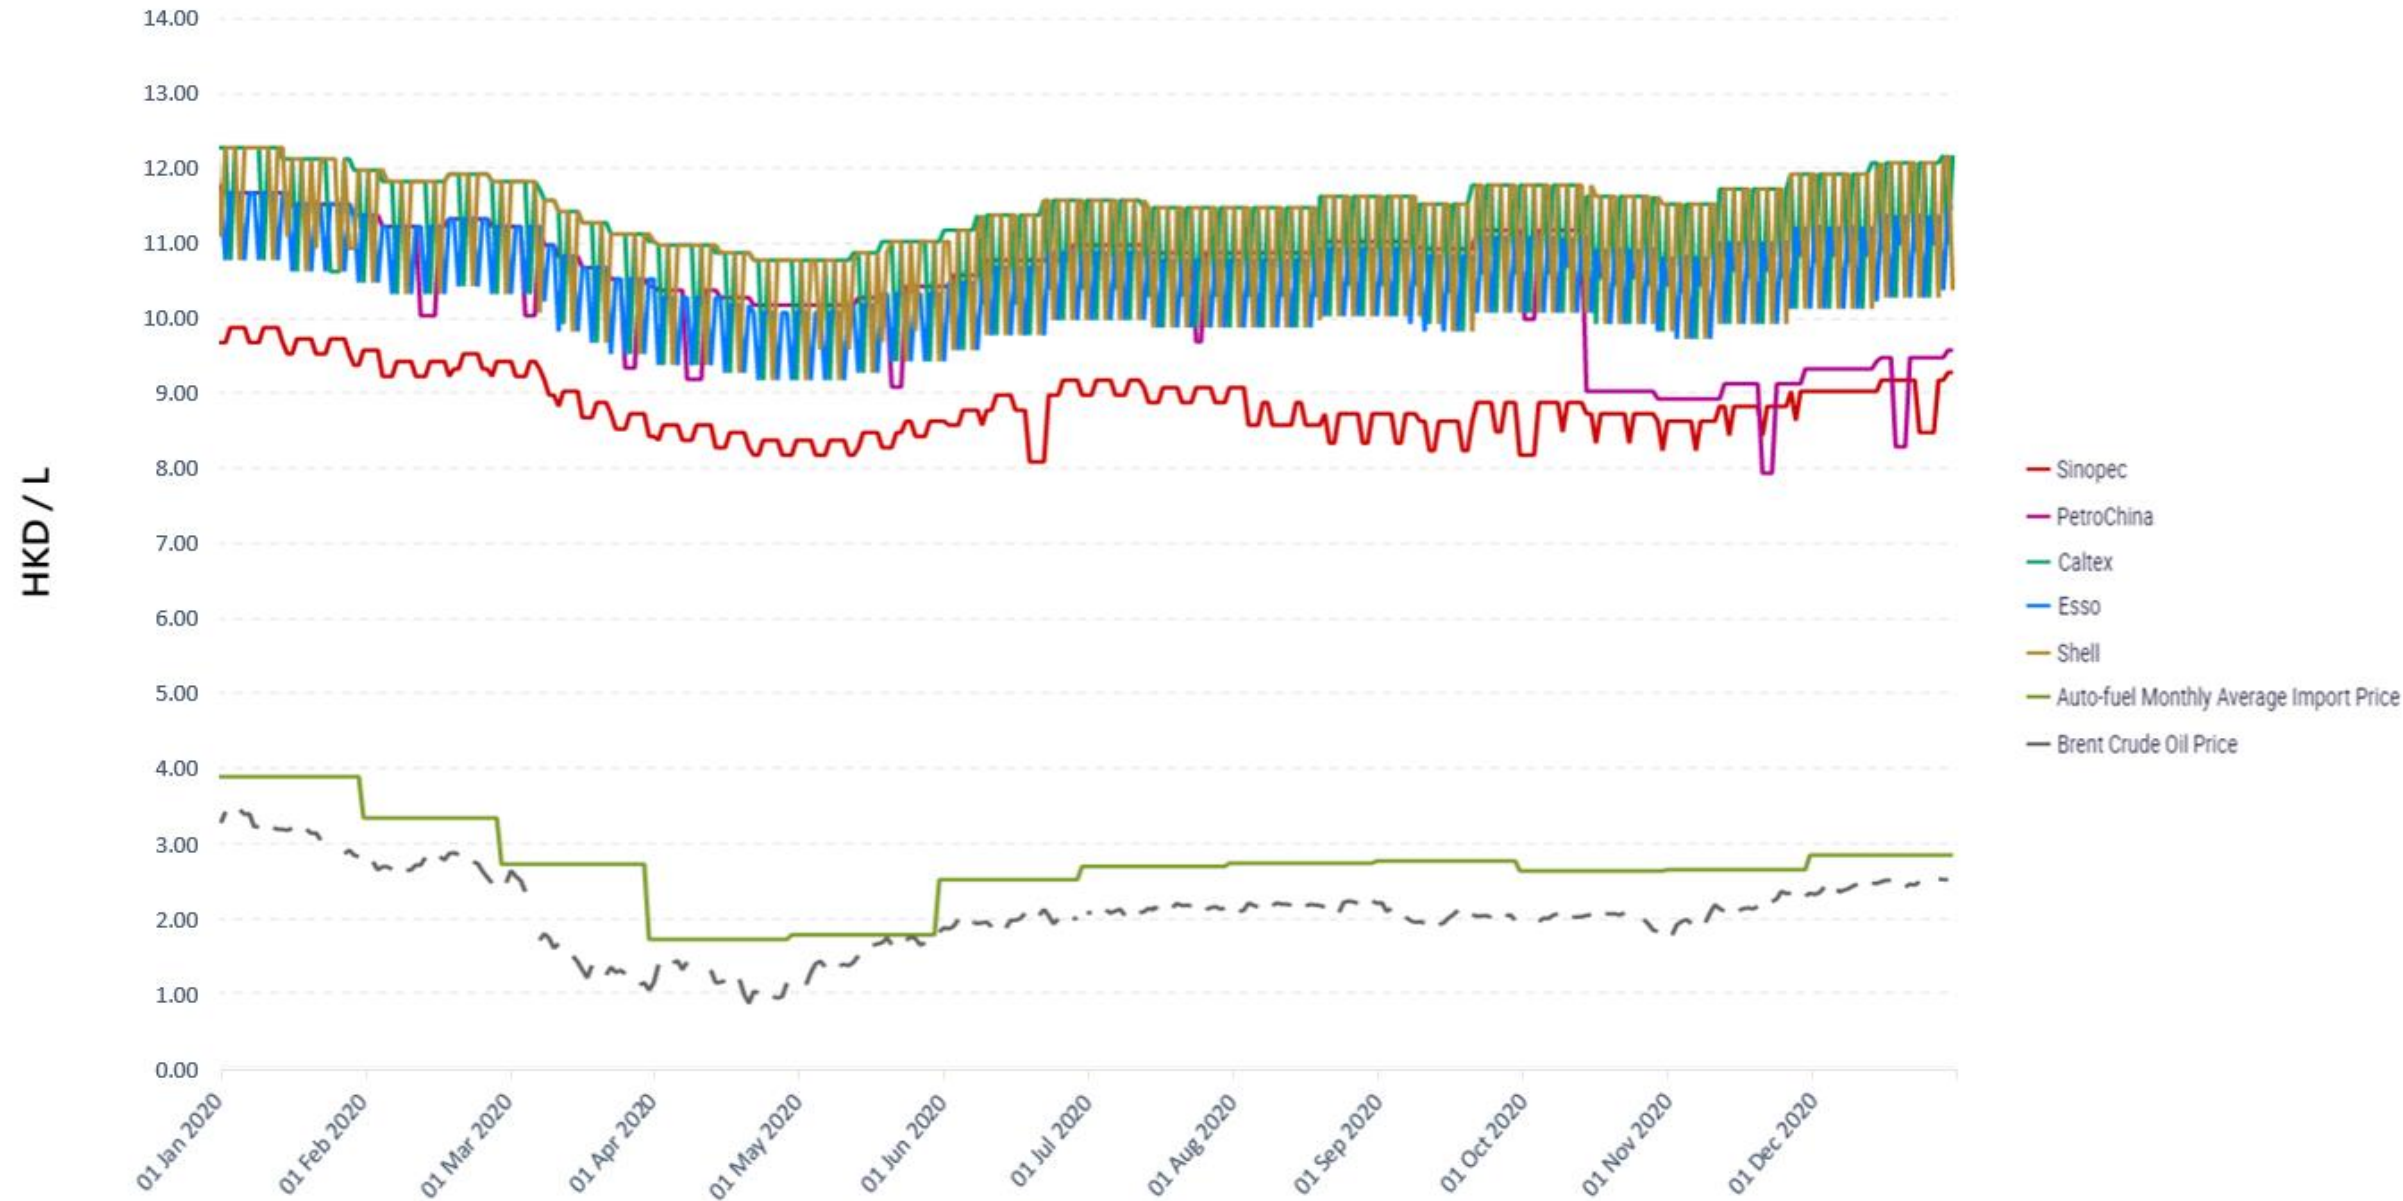

Premium Petrol Price Trend* (2020)

* Auto-fuel pump prices after walk-in discounts less duty