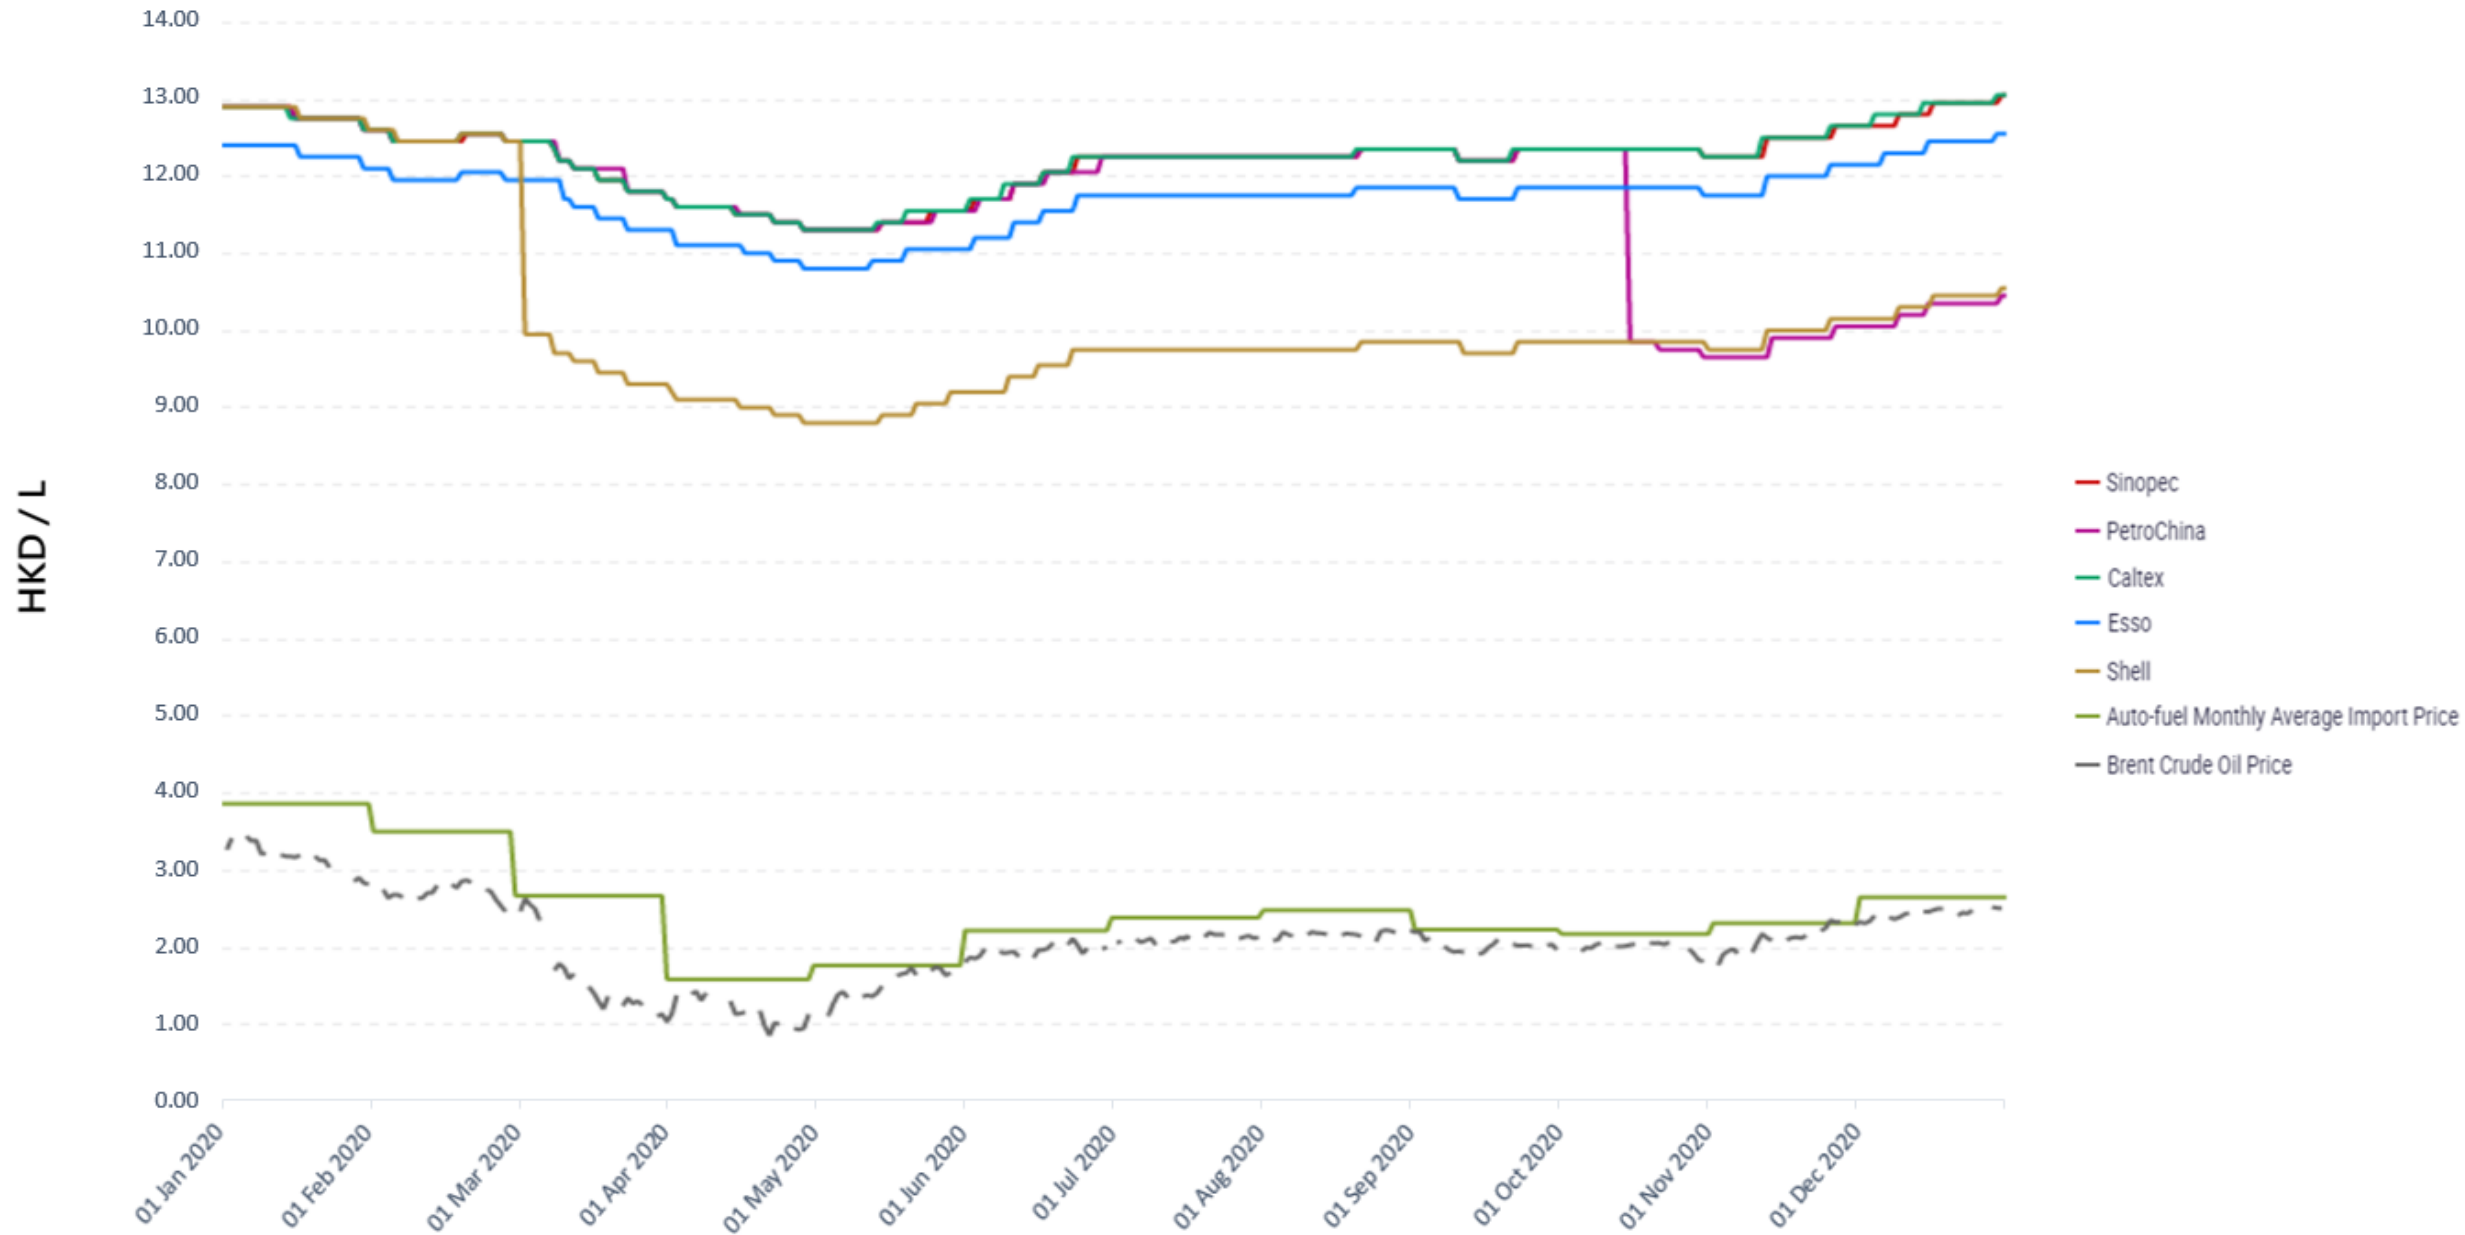

Diesel Price Trend* (2020)

* Auto-fuel pump prices after walk-in discounts less duty